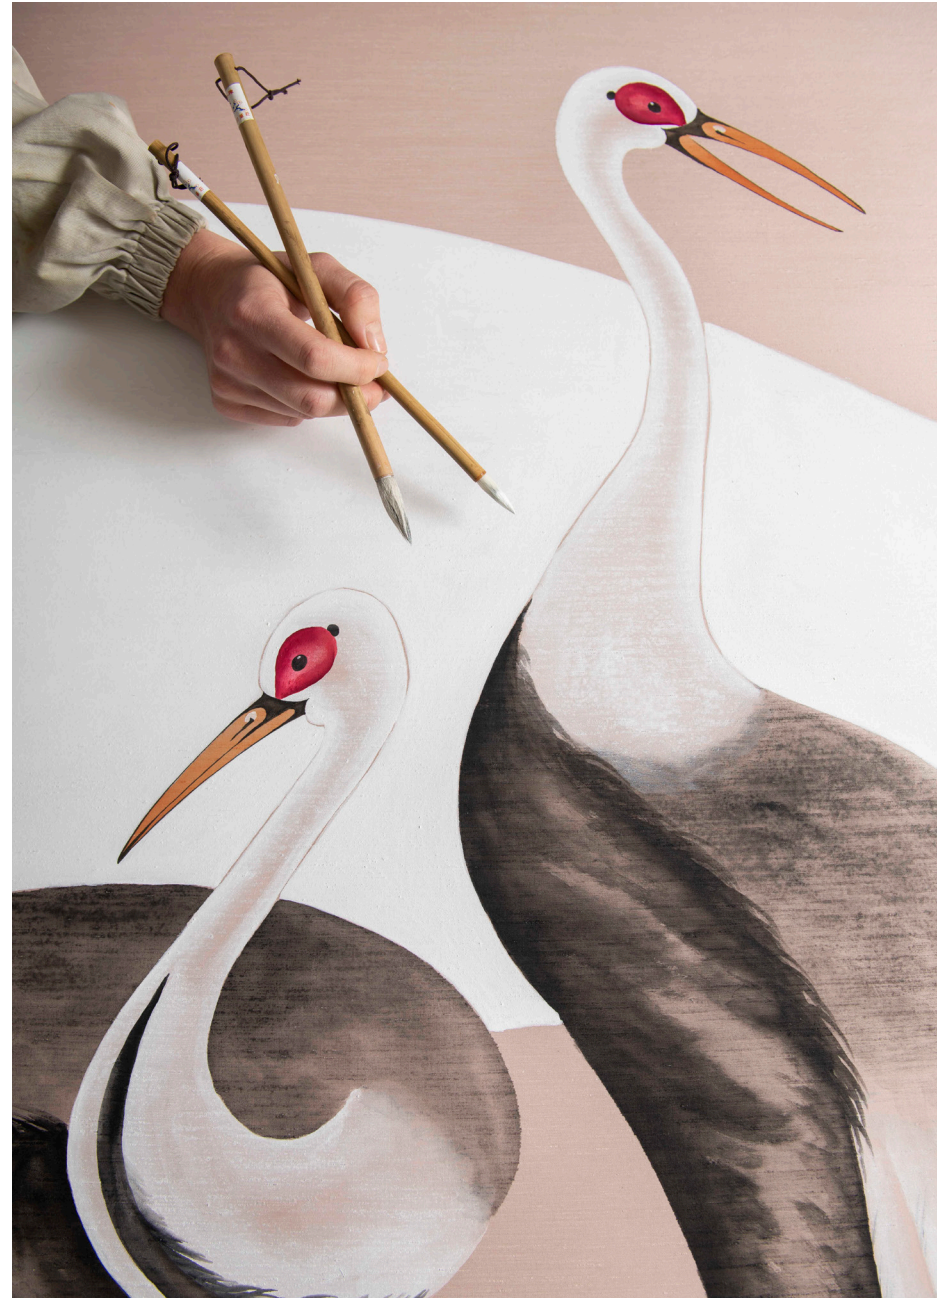

FRO MENTAL

Flock

Conversational

Fabled to live for thousands of years, cranes are a symbol of good fortune and eternal youth. A modern take on the Rinpa School style, Flock is a captivating scene of majestic cranes elegantly dancing across the room.

FRONT COVER IMAGE Flock in Rosea
RIGHT-HAND IMAGE Flock in Rosea
Credit: Styled by Alyce Taylor | Photo Credit: Chris Everard

The dramatic landscape is created with contrasting pigment and metallic ink allowing for a bold backdrop to a wonderfully charismatic design.

A001 Panel Plan

Technical Information

Material and Technique

Our Flock design is available using two different techniques dependant on colourway:

Dimensions

02 Luna - Fully hand-painted onto gilded paper

Panel Width - 915mm/36" plus 15mm/ 1/2" trim.

01 Rosea, 02 Paloma, 04 Sabre - Printed onto Rayonne and hand-finished in our studios.

Panel Width - 1100mm/43" plus 15mm/ 1/2" trim.

Panels can be purchased as a straight run or tailored to fit. Standard panel height is 3m. Tailored panels are supplied 300mm/12" higher than specified wall height.