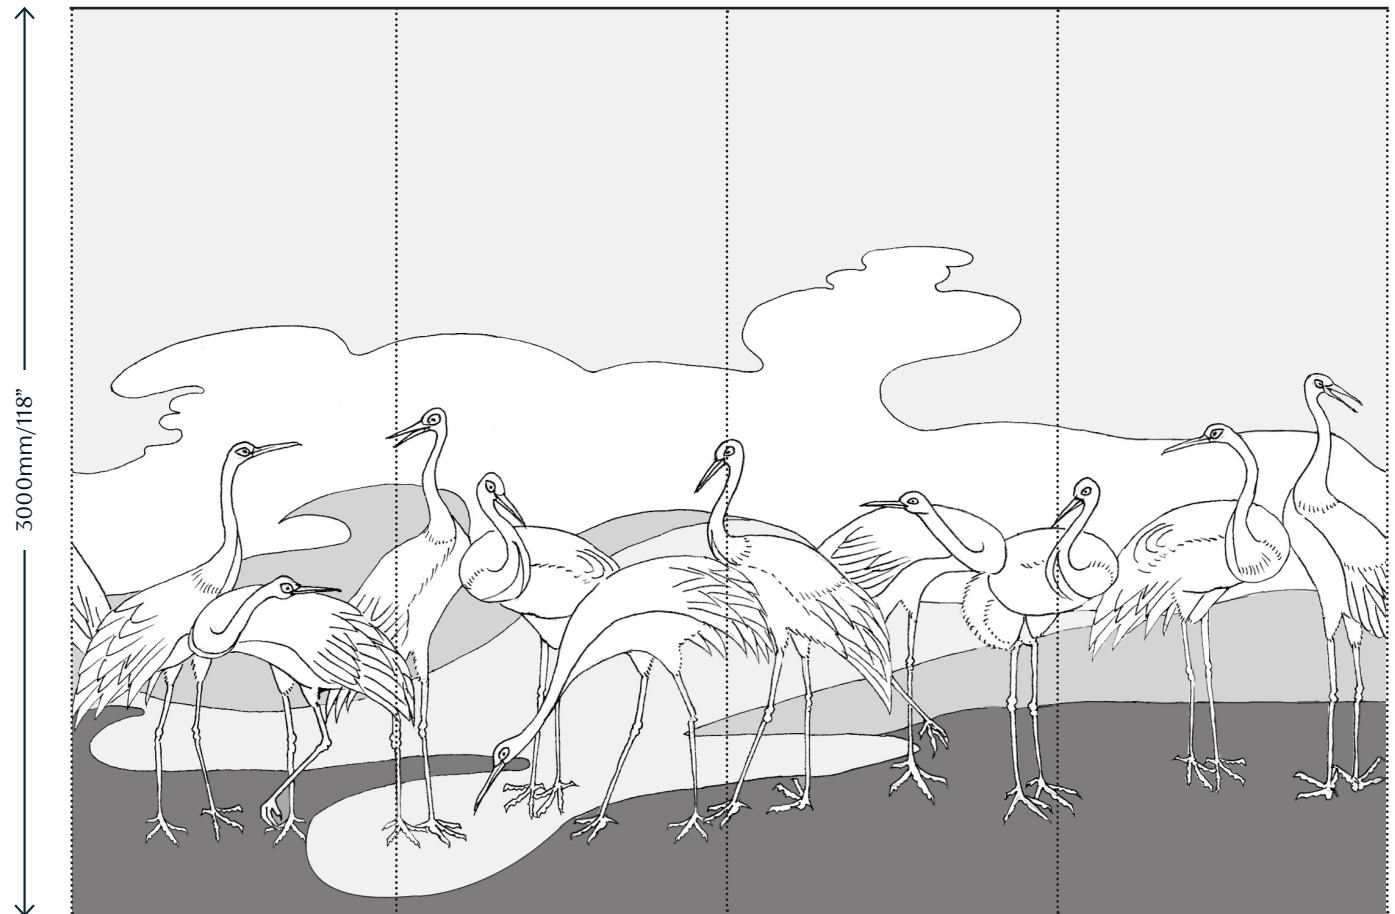

FRO MENTAL

Flock

Conversational

Fabled to live for thousands of years, cranes are a symbol of good fortune and eternal youth. A modern take on the Rinpa School style, Flock is a captivating scene of majestic cranes elegantly dancing across the room.

FRONT COVER IMAGE Flock in Rosea
RIGHT-HAND IMAGE Flock in Rosea
Credit: Styled by Alyce Taylor | Photo Credit: Chris Everard

The dramatic landscape is created with contrasting pigment and metallic ink allowing for a bold backdrop to a wonderfully charismatic design.

A001 Panel Plan

Technical Information

Material and Technique

Our Flock design is available using two different techniques dependant on colourway:

Dimensions

02 Luna - Fully hand-painted onto gilded paper

Panel Width - 915mm/36" plus 15mm/ 1/2" trim.

01 Rosea, 02 Paloma, 04 Sabre - Printed onto Rayonne and hand-finished in our studios.

Panel Width - 1100mm/43" plus 15mm/ 1/2" trim.

Panels can be purchased as a straight run or tailored to fit. Standard panel height is 3m. Tailored panels are supplied 300mm/12" higher than specified wall height.