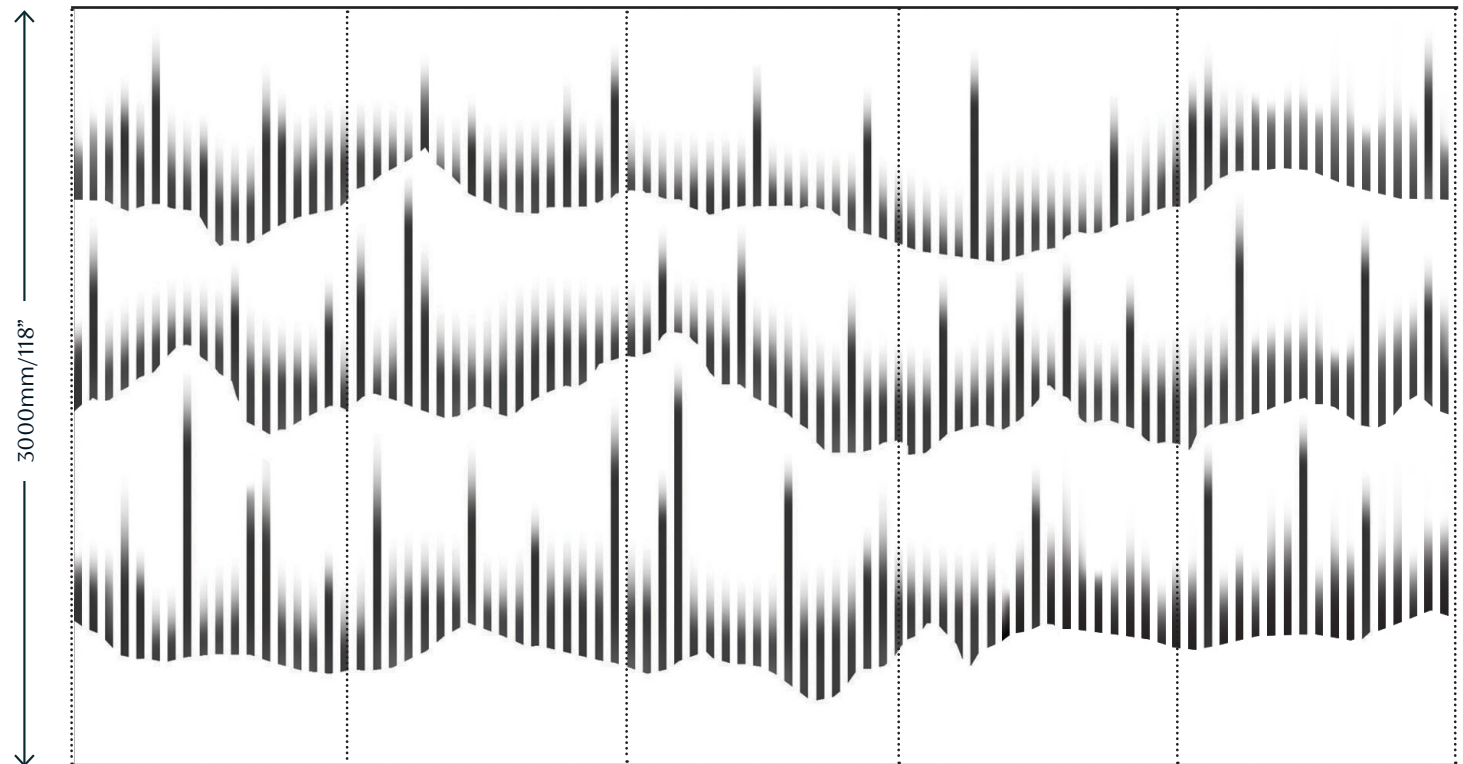

Bamboo Lights A008

Fromental wallcoverings are hand-made to order, tailored for each room. From supplied elevations and floor plan, we will place the design and panel seaming to ensure optimal installation.

Technical Information

Material and Technique

Our Bamboo Lights design is available hand-painted onto a silk or Rayonne background

Dimensions

Silk Background

Panel Width - 915mm/36" plus 15mm/ 1/2" trim.

Rayonne Background

Panel Width - 1100mm/43" plus 15mm/ 1/2" trim.

Panels can be purchased as a straight run or tailored to fit. Standard panel height is 3m. Tailored panels are supplied 300mm/12" higher than specified wall height.

A008 Panel Plan