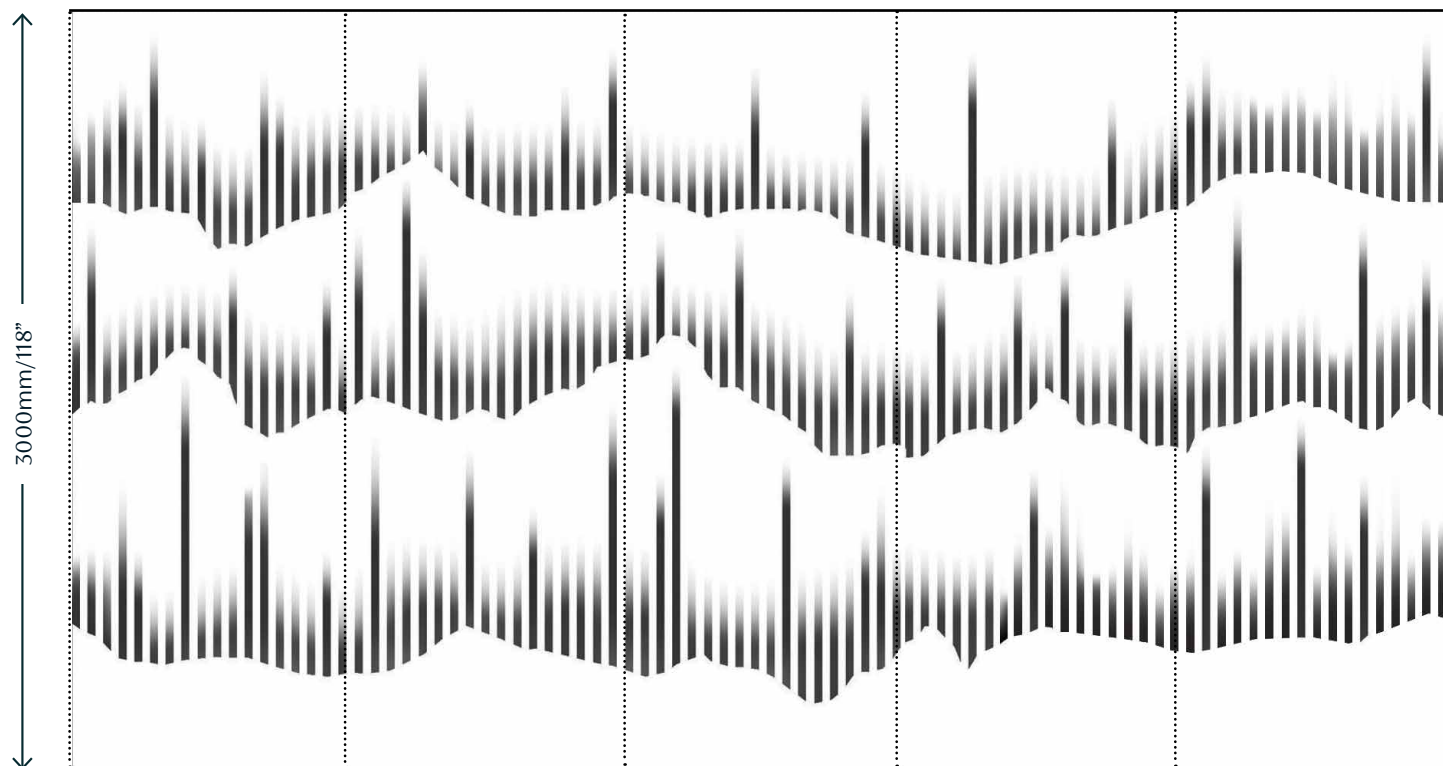

Bamboo Lights A008

Fromental wallcoverings are hand-made to order, tailored for each room. From supplied elevations and floor plan, we will place the design and panel seaming to ensure optimal installation.

Technical Information

Material and Technique

Our Bamboo Lights design is available hand-painted onto a silk or Rayonne background

Dimensions

Silk Background

Panel Width - 915mm/36" plus 15mm/ 1/2" trim.

Rayonne Background

Panel Width - 1100mm/43" plus 15mm/ 1/2" trim.

Panels can be purchased as a straight run or tailored to fit. Standard panel height is 3m. Tailored panels are supplied 300mm/12" higher than specified wall height.

A008 Panel Plan