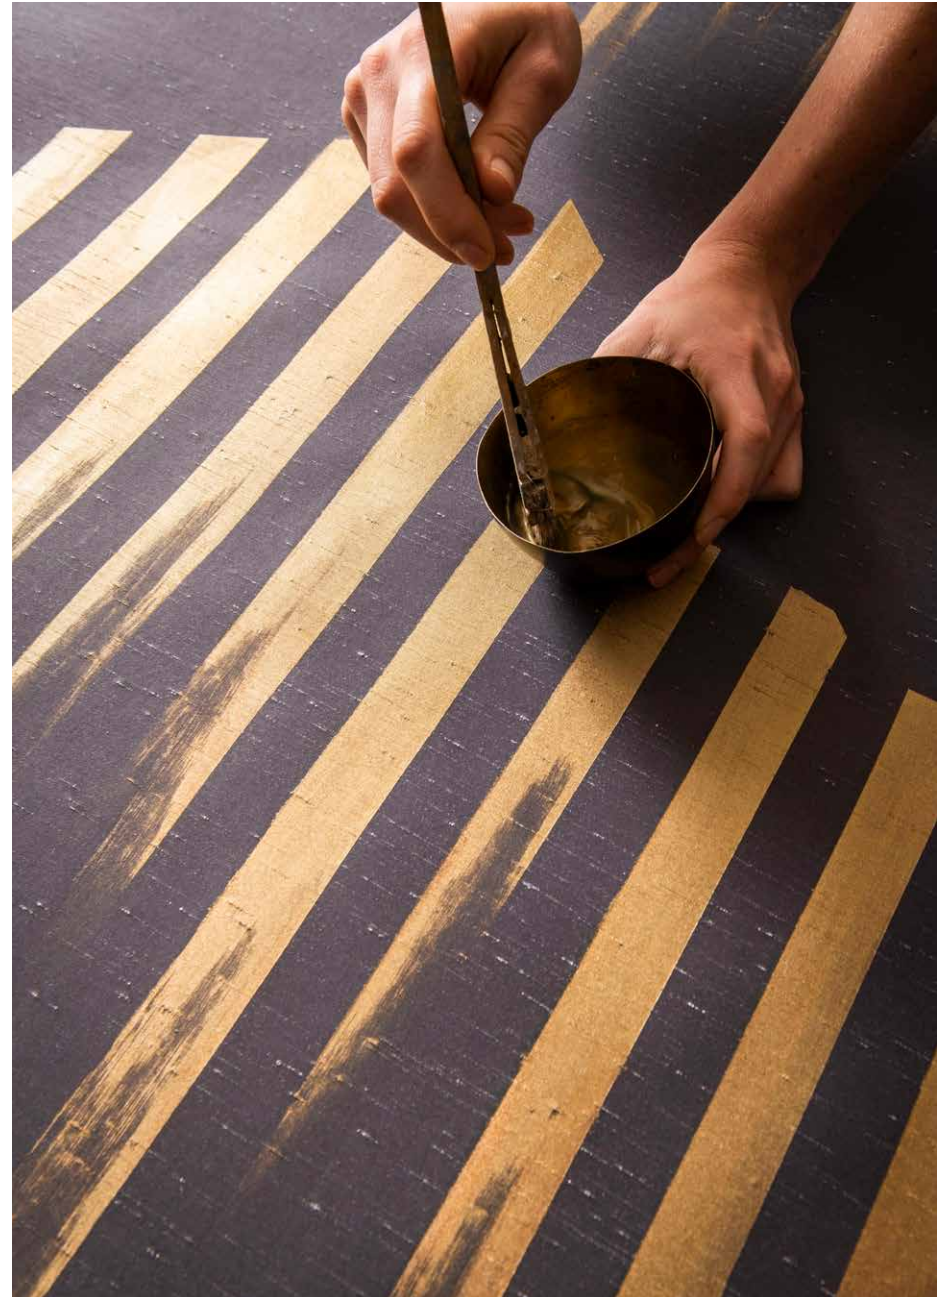

FROMENTAL

Bamboo Lights
Ratio

A graphic interpretation of light silhouettes dancing through bamboo stems, this enchanting design has a wonderful sense of movement.

FRONT COVER IMAGE Bamboo Lights in Timor Black
RIGHT-HAND IMAGE Bamboo Lights in Timor Black
Credit: Styled by Alyce Taylor | Photo Credit: Chris Everard

Simple yet versatile, Bamboo Lights strikes an expansive pose as the vertical lines bring height to a low-ceilinged room and the horizontal rows add width to a narrow space.

IMAGE Close-up of Bamboo Lights in Timor Black

Bamboo Lights A008

Fromental wallcoverings are hand-made to order, tailored for each room. From supplied elevations and floor plan, we will place the design and panel seaming to ensure optimal installation.