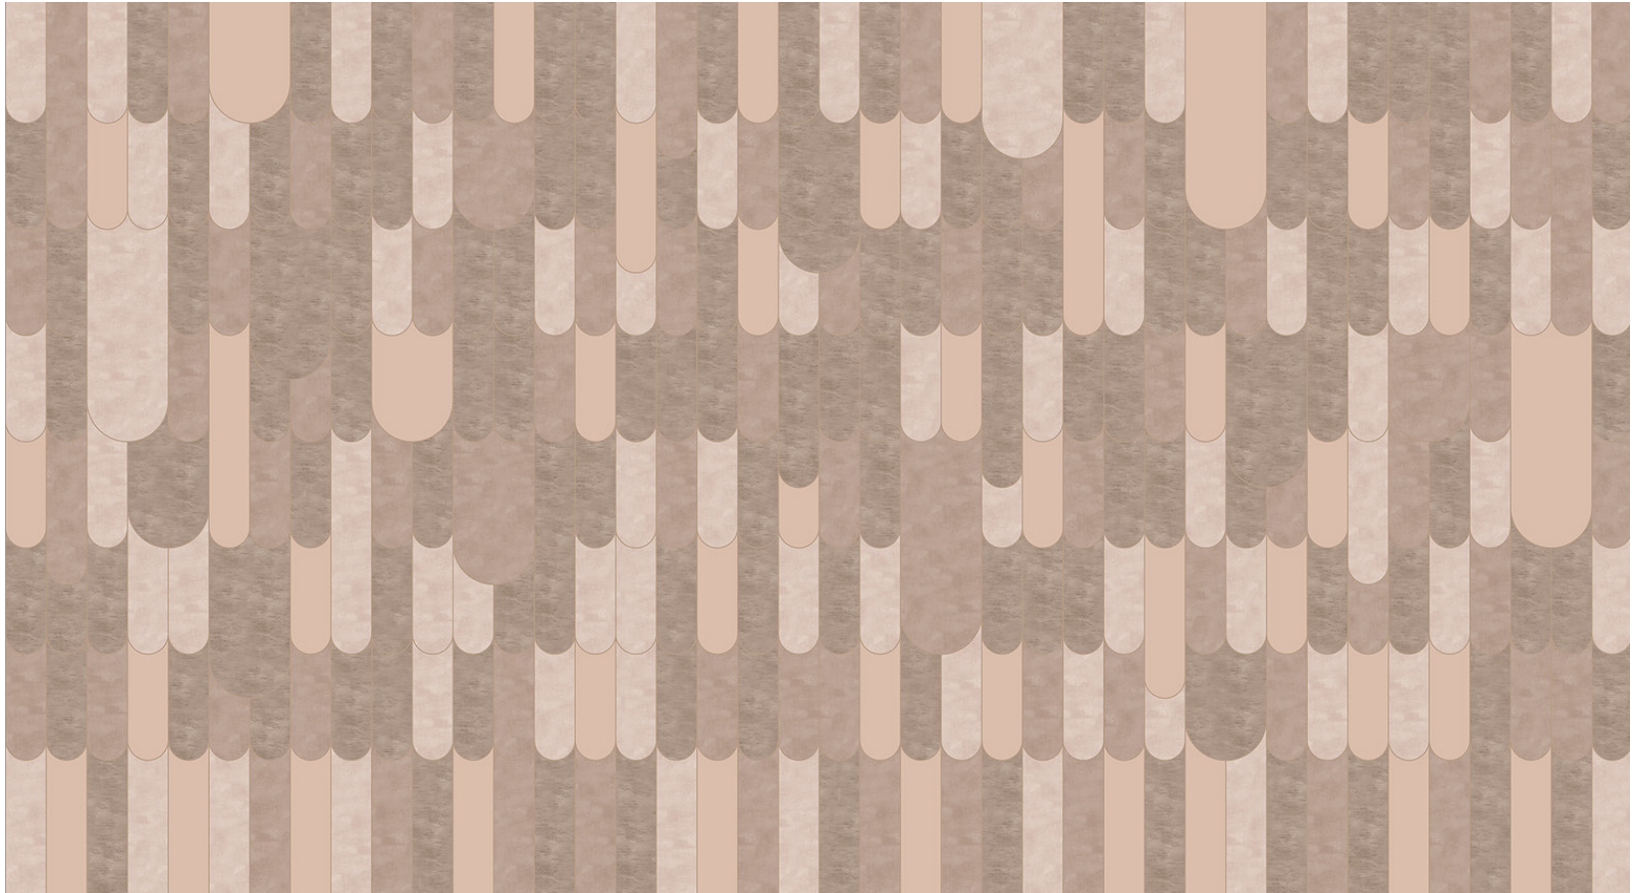

FROMENTAL

Coquilles
Ratio

In a nod to the decadent era of Art Deco, blocks of colour are overlaid with varying intensities of pooled paints, within metallic scalloped edges.

FRONT COVER IMAGE Coquilles in Lettered Olive
RIGHT-HAND IMAGE Coquilles in Lettered Olive
Credit: Styled by Alyce Taylor | Photo Credit: Chris Everard

The sumptuous velvety texture adds richness to a large entertaining space while giving dramatic depth to a compact powder room.

IMAGE Close-up of Coquilles in Lettered Olive

Coquilles A060

Fromental wallcoverings are hand-made to order, tailored for each room. From supplied elevations and floor plan, we will place the design and panel seaming to ensure optimal installation.

Example:

PLACE YOUR ORDER

FROMENTAL

01 Calico Clam

FROMENTAL

02 Lettered Olive

FROMENTAL

03 Sand Dollar