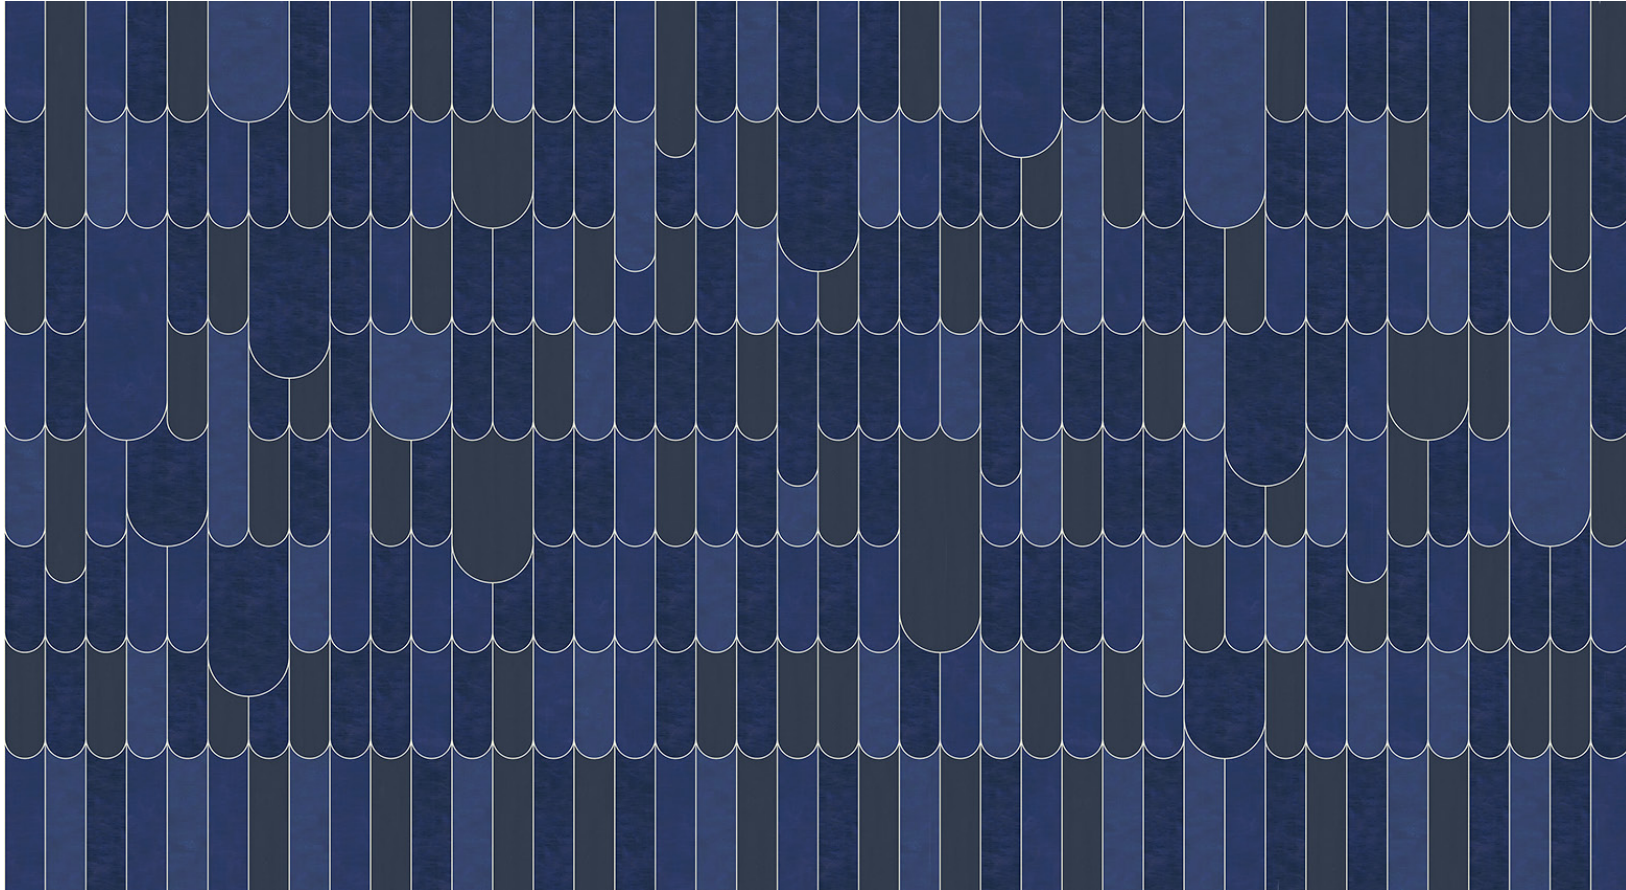

FROMENTAL

Coquilles
Ratio

In a nod to the decadent era of Art Deco, blocks of colour are overlaid with varying intensities of pooled paints, within metallic scalloped edges.

FRONT COVER IMAGE Coquilles in Lettered Olive
RIGHT-HAND IMAGE Coquilles in Lettered Olive
Credit: Styled by Alyce Taylor | Photo Credit: Chris Everard

Example:

PLACE YOUR ORDER

FROMENTAL

01 Calico Clam

FROMENTAL

02 Lettered Olive

FROMENTAL

03 Sand Dollar