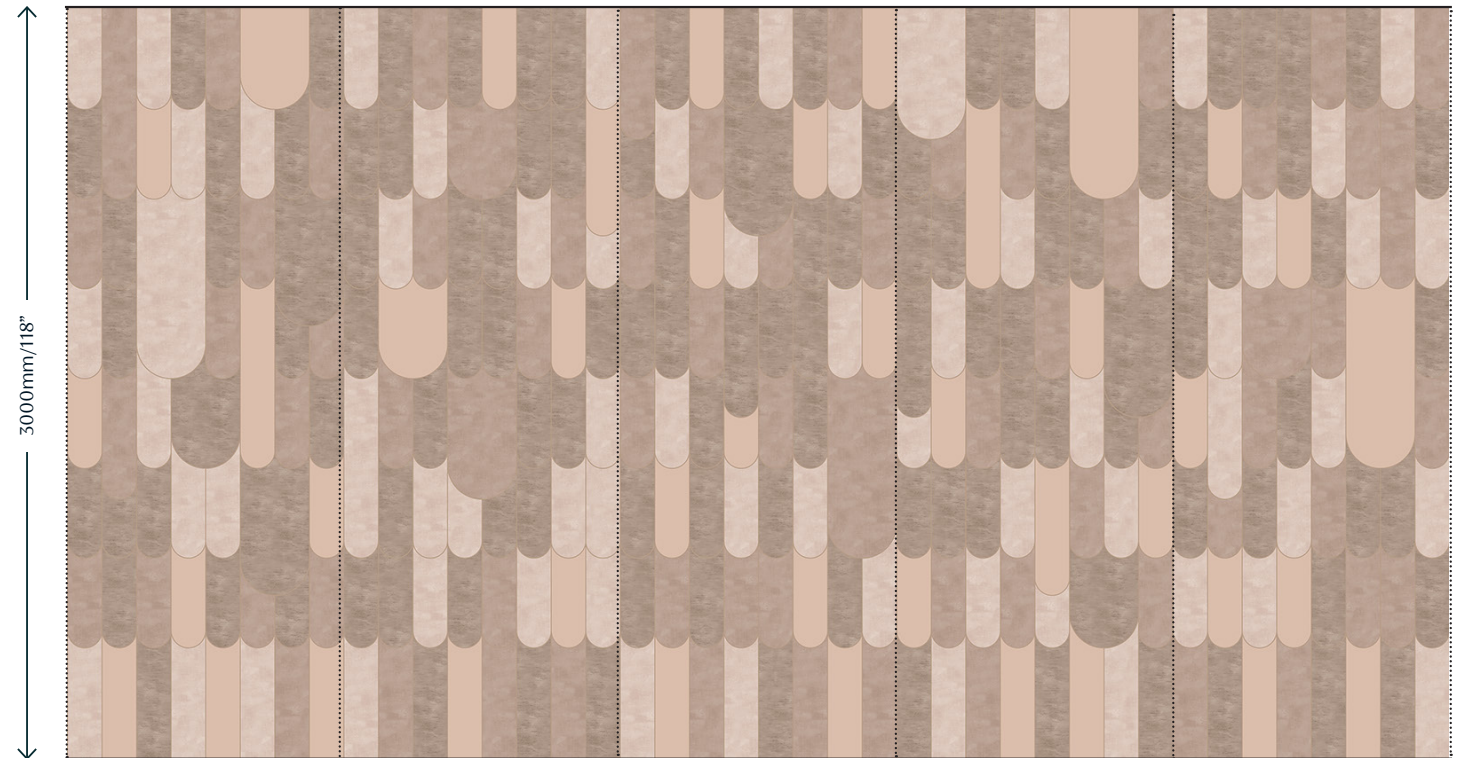

Coquilles A060

Fromental wallcoverings are hand-made to order, tailored for each room. From supplied elevations and floor plan, we will place the design and panel seaming to ensure optimal installation.

Technical Information

Material and Technique

Our Coquilles design is available printed onto Rayonne and hand-finished in our studios.

Dimensions

Panel Width - 1100mm/43" plus 15mm/ 1/2" trim.

Panels can be purchased as a straight run or tailored to fit. Standard panel height is 3m. Tailored panels are supplied 300mm/12" higher than specified wall height.

A060 Panel Plan