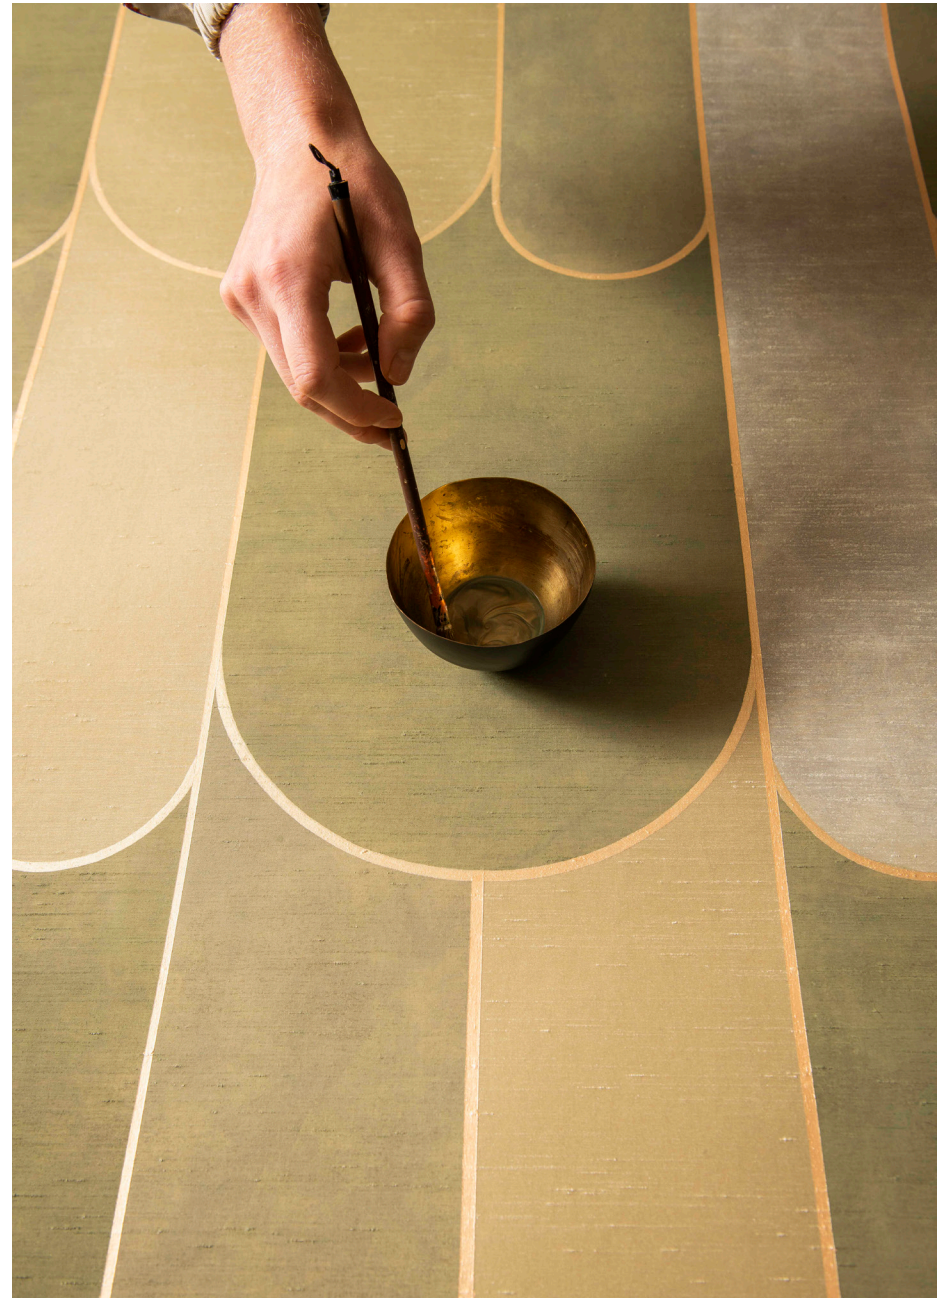

FROMENTAL

Coquilles
Ratio

In a nod to the decadent era of Art Deco, blocks of colour are overlaid with varying intensities of pooled paints, within metallic scalloped edges.

FRONT COVER IMAGE Coquilles in Lettered Olive
RIGHT-HAND IMAGE Coquilles in Lettered Olive
Credit: Styled by Alyce Taylor | Photo Credit: Chris Everard

The sumptuous velvety texture adds richness to a large entertaining space while giving dramatic depth to a compact powder room.

IMAGE Close-up of Coquilles in Lettered Olive

Coquilles A060

Fromental wallcoverings are hand-made to order, tailored for each room. From supplied elevations and floor plan, we will place the design and panel seaming to ensure optimal installation.

Technical Information

Material and Technique

Our Coquilles design is available printed onto Rayonne and hand-finished in our studios.

Dimensions

Panel Width - 1100mm/43" plus 15mm/ 1/2" trim.

Panels can be purchased as a straight run or tailored to fit. Standard panel height is 3m. Tailored panels are supplied 300mm/12" higher than specified wall height.