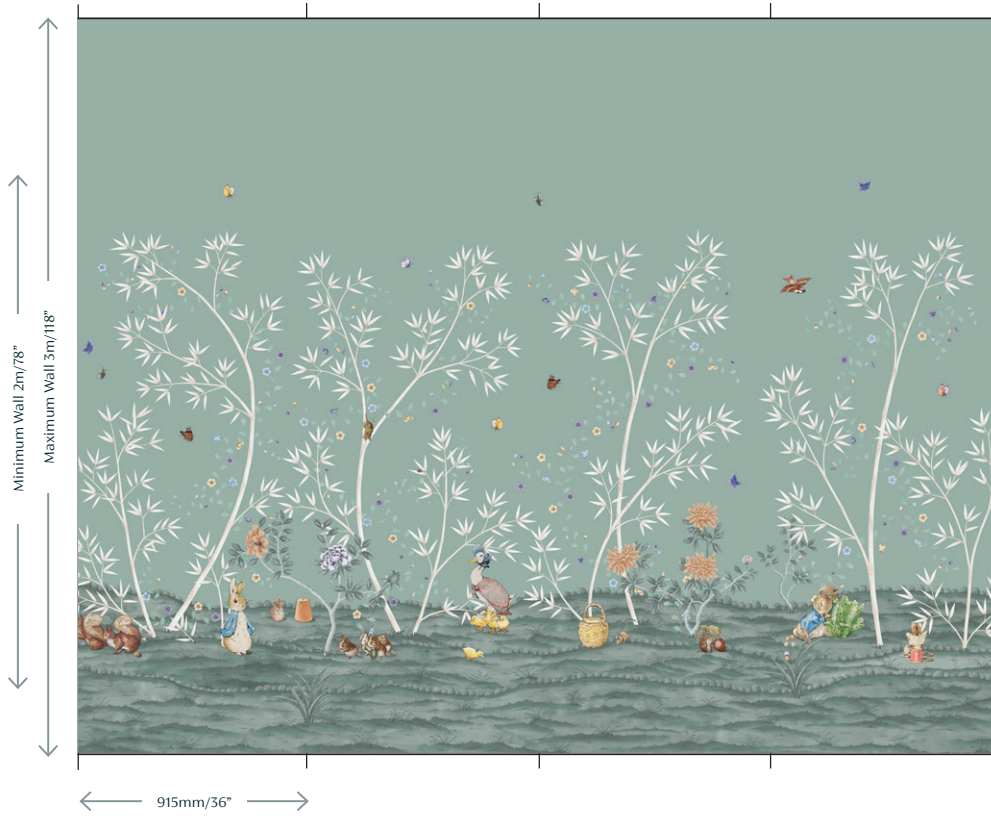

Layout B - Supplied as 3m panels (Recommended for wall heights ranging from 2m to 2.9m)