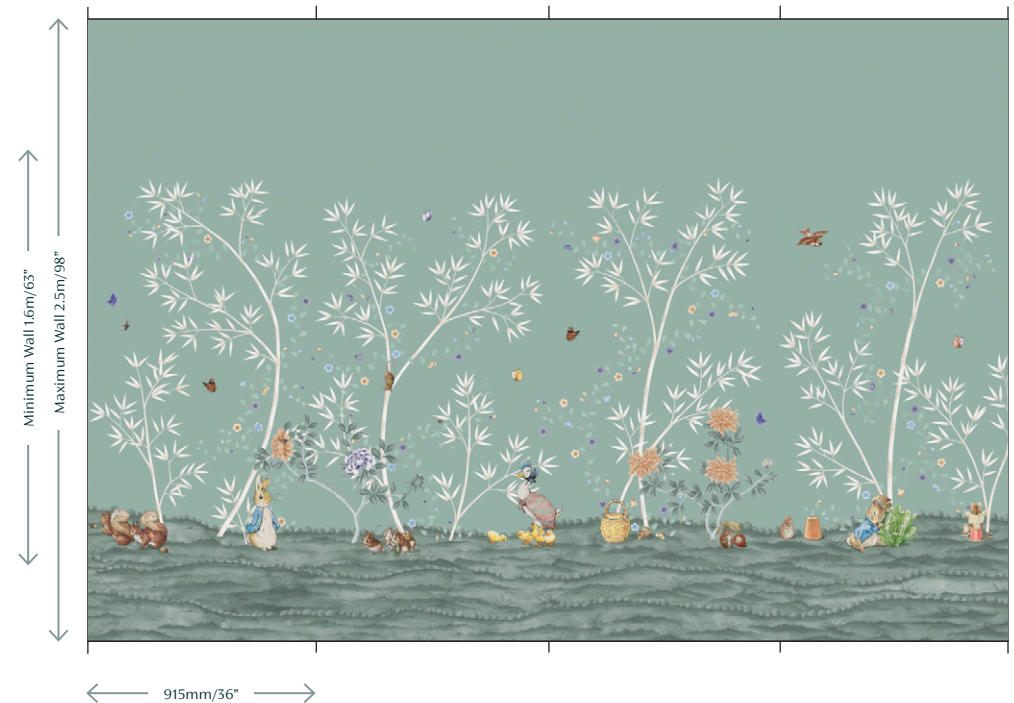

HOW TO ORDER

Fromental wallcoverings are made to order - Standard delivery time is 3-4 weeks.

Composition

Peter Rabbit™ is printed onto a non-woven paper.

Peter Rabbit™ is a 10 panel layout which then repeats. This design can be ordered as a straight run and is supplied as a series of joining panels.

To calculate the number of panels required, measure the width of your wall and divide by the width of the panel 915mm / 36". Any series of a consecutive number of panels can be ordered.

Please note, there is a 4 panel minimum order.

Height

Peter Rabbit™ is available in 3 different layouts to accommodate your wall height, see the following layouts for design height information.

The layout has been designed with a deep grass ground to allow for Peter and his friends to be visible above furniture.

Layout A - Supplied as 2.5m panels - Recommended for wall heights ranging from 1.6m - 2.5m