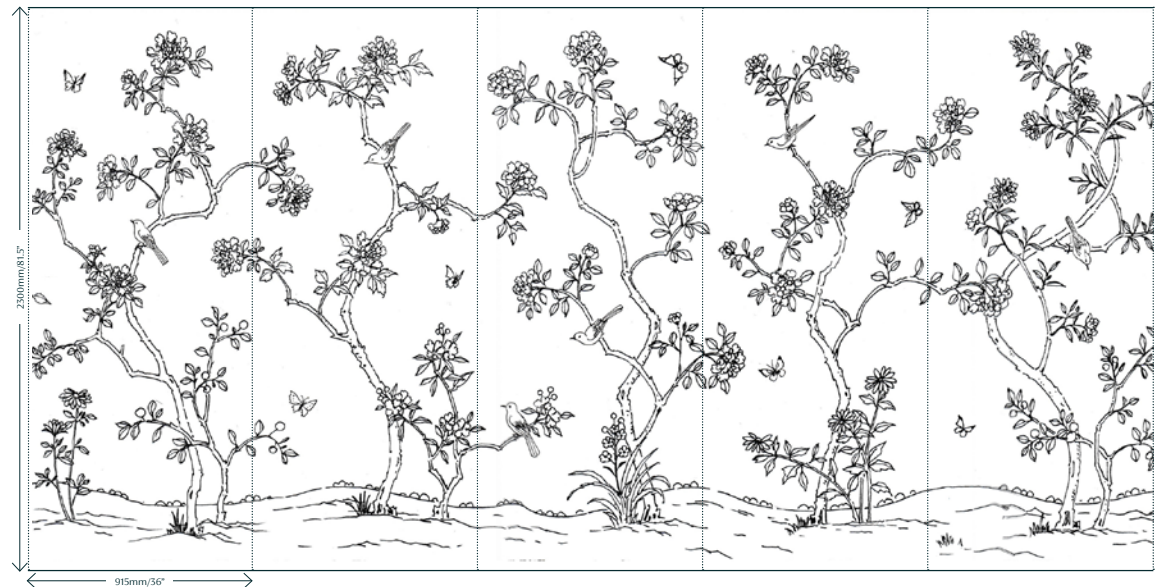

Rocaille C080

Fromental wallcoverings are hand-made to order, tailored for each room. From supplied elevations and floor plan, we will place the design and panel seaming to ensure optimal installation.

Technical Information

Material and Technique

Our Rocaille design is available using two different techniques which vary in size:

C080H - Fully handmade, our studios will hand-paint the design onto Papyri.

Width - Standard panel width 915mm/36" plus 15mm/ 1/2" trim.

Height - Panels are supplied 300mm/12" higher than specified wall height. Standard panel height is up to 4300mm/14ft. Taller panels are available with a surcharge.

C080P - Back-printed onto Cartridge Paper.

Width - Standard panel width 915mm/36" plus 15mm/ 1/2" trim.

C080H Panel Plan