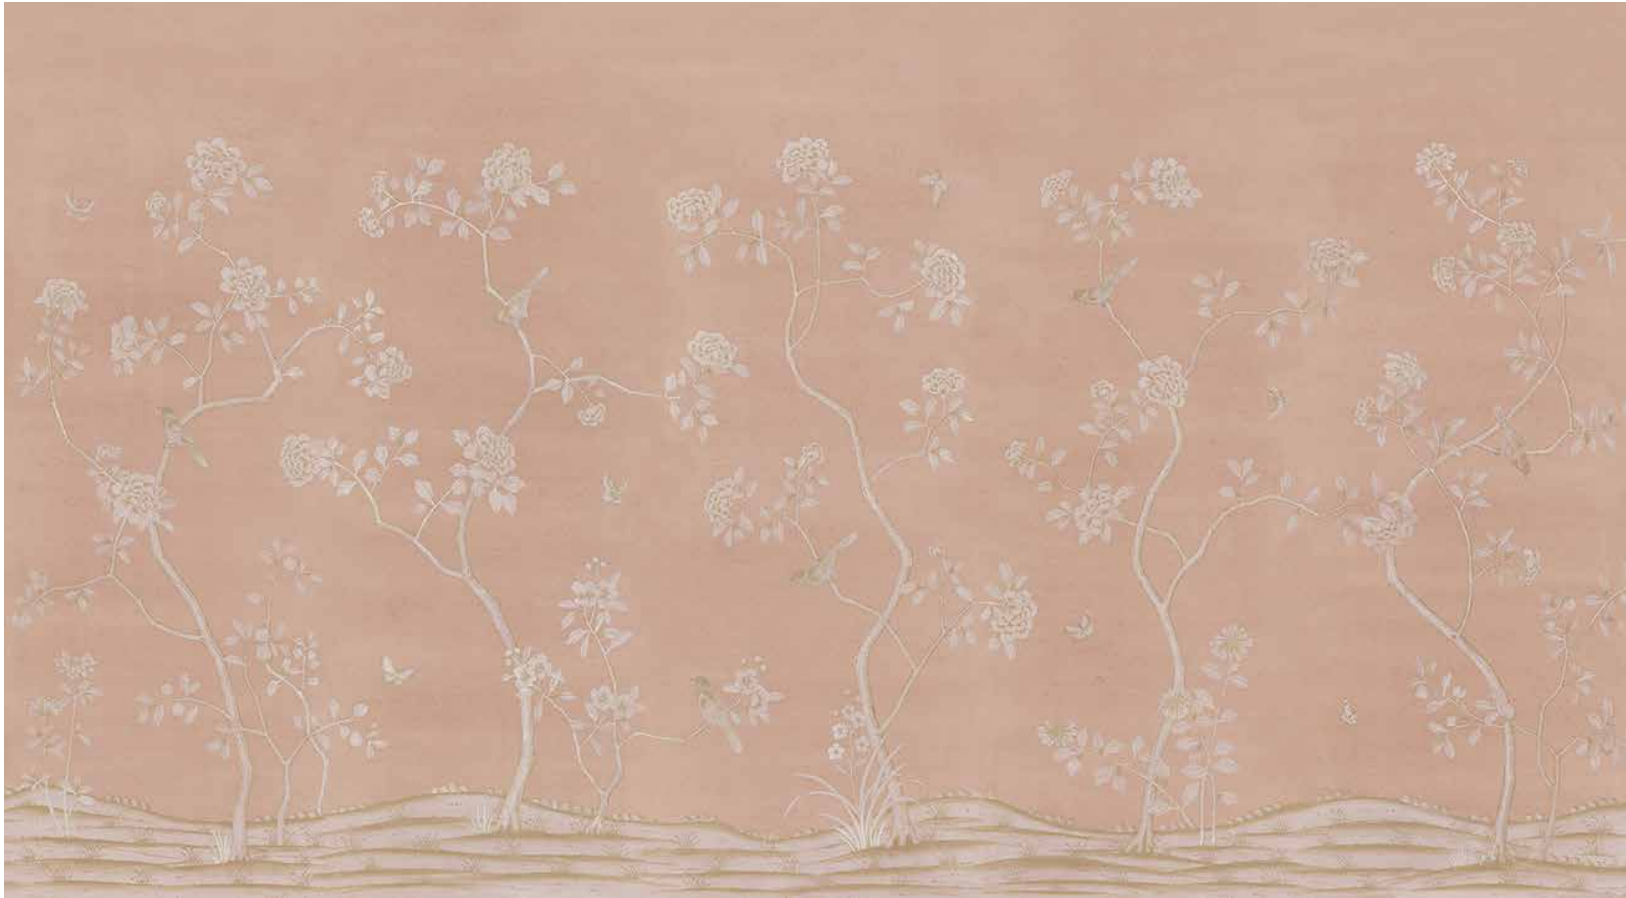

C080H Colourways

01H Versailles on Papyri Paper