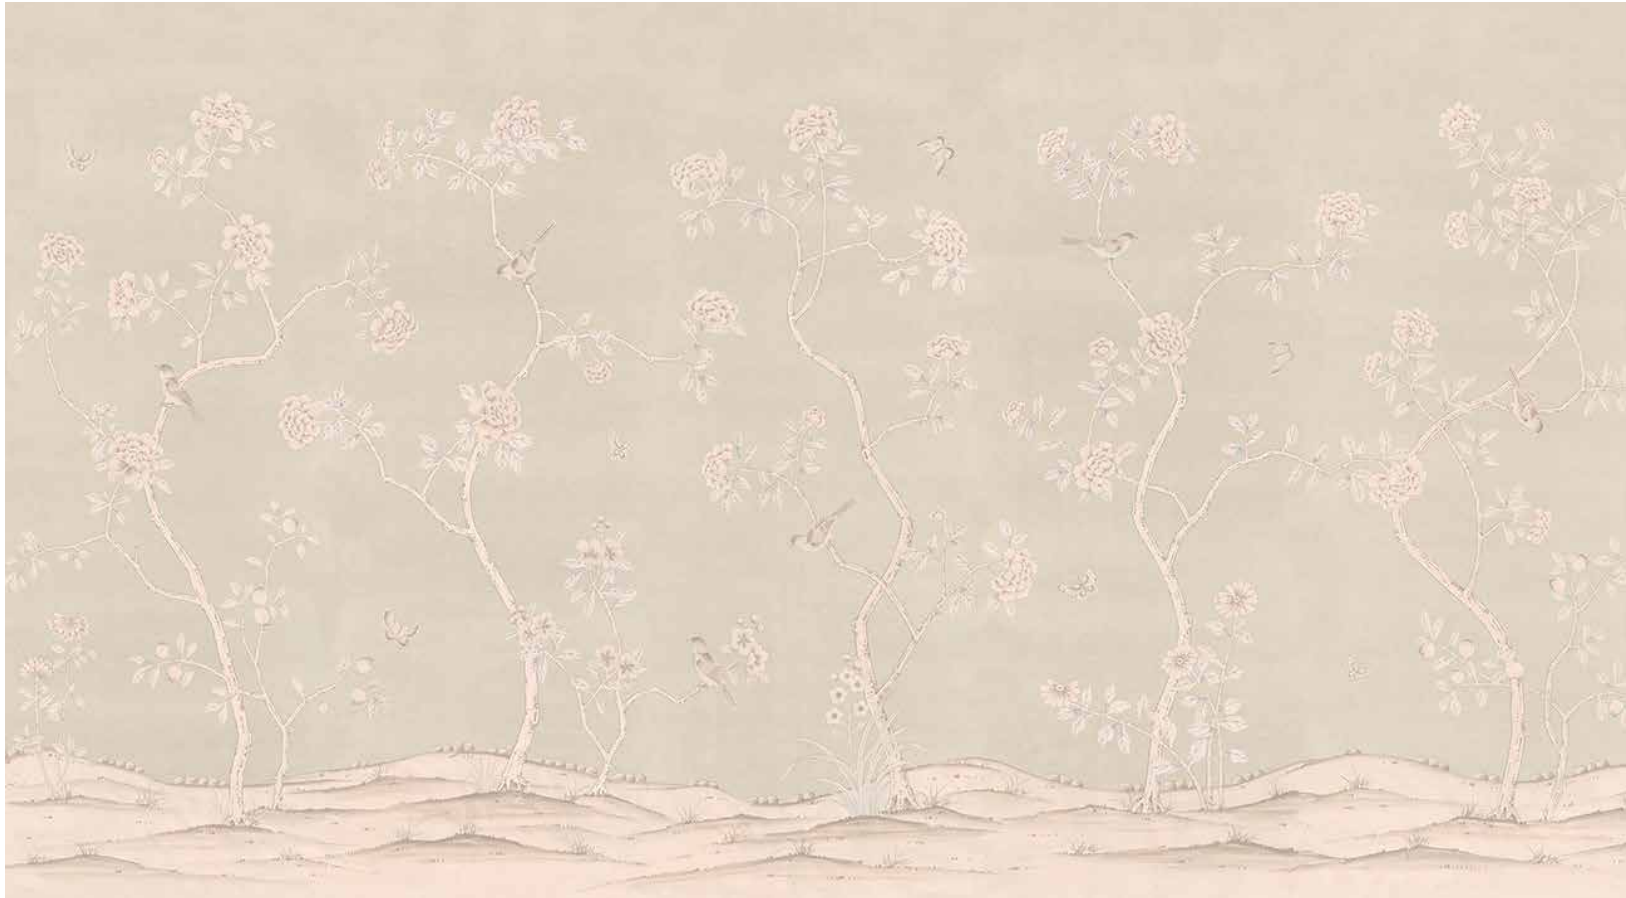

02H Belvedere on Papyri Paper