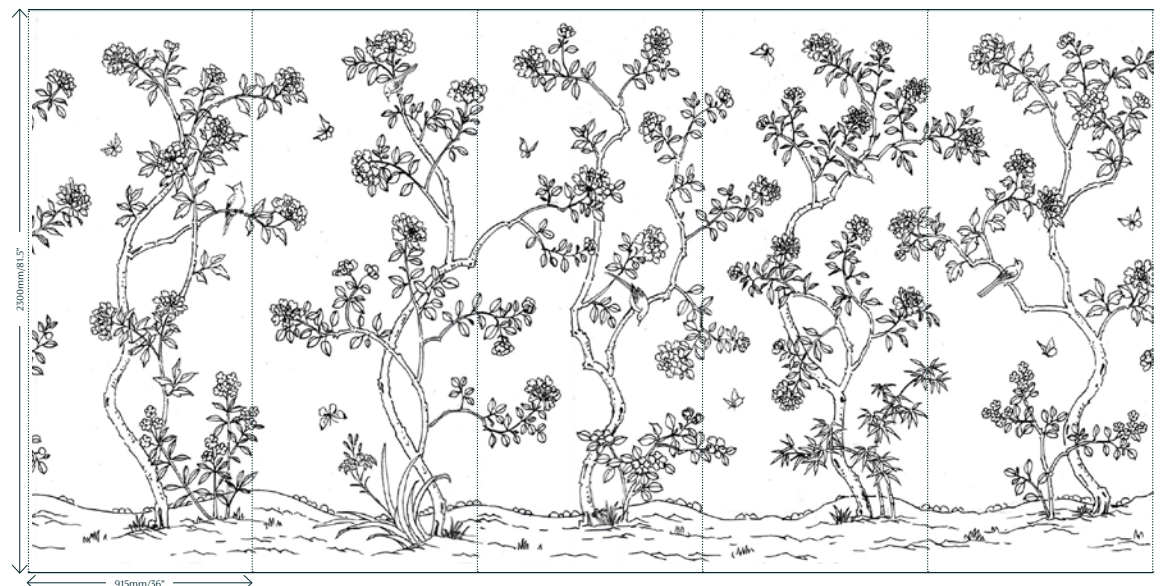

Rocaille C080

Fromental wallcoverings are hand-made to order, tailored for each room. From supplied elevations and floor plan, we will place the design and panel seaming to ensure optimal installation.

Technical Information

Material and Technique

Our Rocaille design is available using two different techniques which vary in size:

C080H - Fully handmade, our studios will hand-paint the design onto Papyri.

Width - Standard panel width 915mm/36" plus 15mm/ 1/2" trim.

Height - Panels are supplied 300mm/12" higher than specified wall height. Standard panel height is up to 4300mm/14ft. Taller panels are available with a surcharge.

C080P - Back-printed onto Cartridge Paper.

Width - Standard panel width 915mm/36" plus 15mm/ 1/2" trim.

C080H Panel Plan