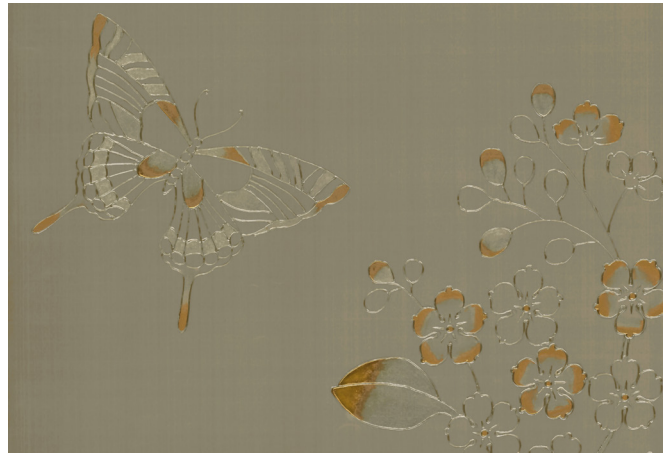

FROMENTAL

Chinon  
Conversational

A European style rendering of an Asian garden scene, Chinon is painted using a process inspired by the techniques of raised lacquer work. Large scale foliage and birds adorn the walls; an incredibly versatile wallcovering, Chinon will dress any space with style.

FRONT COVER IMAGE Chinon in Custom Colour on Black Silk  
RIGHT-HAND IMAGE Chinon in Custom Colour on White Silk  
Credit: © Björn Wallander / OTTO, Interior Design by Miles Redd

Bold in scale and design, yet delicate in its execution, Chinon can create a spectacular feature or delicate backdrop.

### Material and Technique

Hand-painted with relief gesso onto paper-backed silk.

# Colourways

09 Tenzing on Black Silk

12 Hillary on Steel Silk

14 Aldrin on Bayou Blue Silk

10 Lewis on Cardigan Silk

13 Ivanov on Mademoiselle Silk

FROM MENTAL

Chinon in Lewis