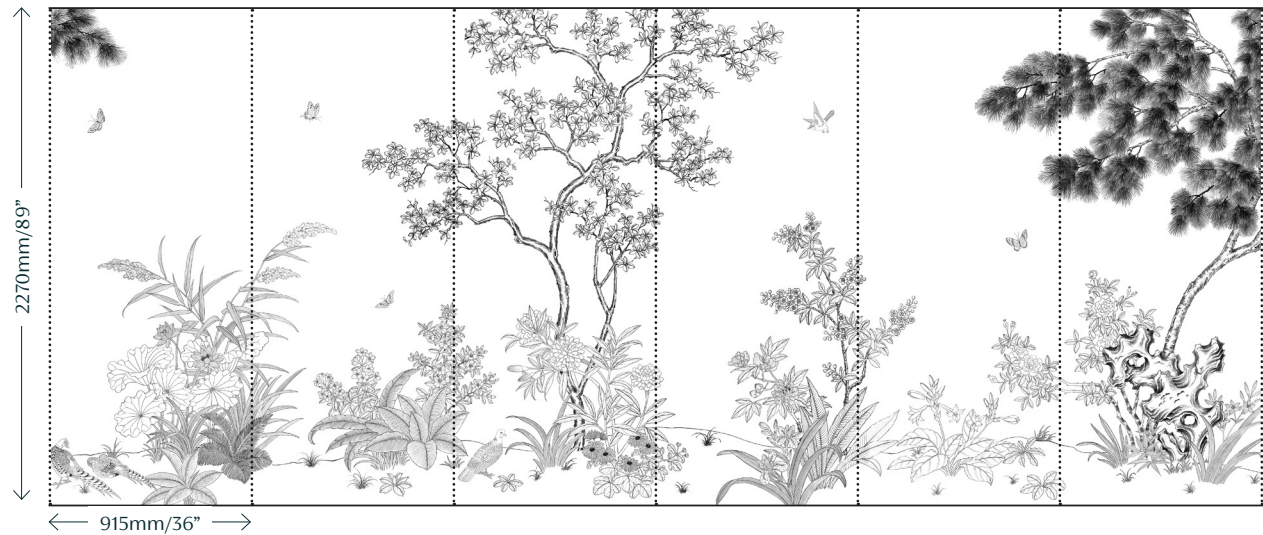

FRONT COVER IMAGE Garden of Hours in Berry
Photo credit: Antiques supplied by Lorfords Antiques
RIGHT-HAND IMAGE Garden of Hours in Shen
Photo credit: Antiques supplied by Lorfords Antiques

The use of negative space and unique background materials contribute to the success of the overall aesthetic. Delicate highlights are hand-painted throughout the design adding a further level of intricacy.

IMAGE Close-up of Garden of Hours in Berry

Garden of Hours F017P

Fromental wallcoverings are hand-made to order, tailored for each room. From supplied elevations and floor plan, we will place the design and panel seaming to ensure optimal installation.

Technical Information

Material and Technique

Back-printed and hand finished on hand-gilded paper.

Dimensions

Height - Panels are supplied 150mm/6" higher than specified wall height. Standard panel height is up to 4300mm/14ft. Taller panels are available with a surcharge.

Width - Standard panel width 915mm/36" plus 15mm/ 1/2" trim.

Colourways

01a **Shen** on Hand-gilded Paper

02a **Berry** on Hand-gilded Paper

FROMENTAL

Garden of Hours in Shen