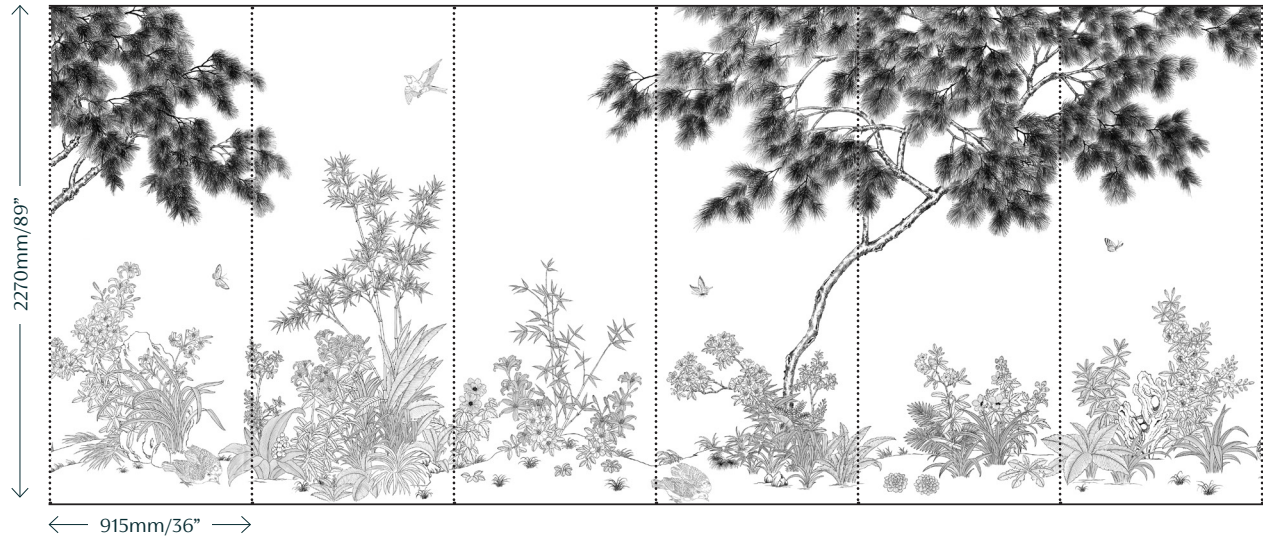

FRONT COVER IMAGE Garden of Hours in Berry
Photo credit: Antiques supplied by Lorfords Antiques
RIGHT-HAND IMAGE Garden of Hours in Shen
Photo credit: Antiques supplied by Lorfords Antiques

The use of negative space and unique background materials contribute to the success of the overall aesthetic. Delicate highlights are hand-painted throughout the design adding a further level of intricacy.

IMAGE Close-up of Garden of Hours in Berry

Garden of Hours F017P

Fromental wallcoverings are hand-made to order, tailored for each room. From supplied elevations and floor plan, we will place the design and panel seaming to ensure optimal installation.

Technical Information

Material and Technique

Back-printed and hand finished on hand-gilded paper.

Dimensions

Height - Panels are supplied 150mm/6" higher than specified wall height. Standard panel height is up to 4300mm/14ft. Taller panels are available with a surcharge.

Width - Standard panel width 915mm/36" plus 15mm/ 1/2" trim.

Colourways

01a **Shen** on Hand-gilded Paper

02a **Berry** on Hand-gilded Paper

FROMENTAL

Garden of Hours in Shen