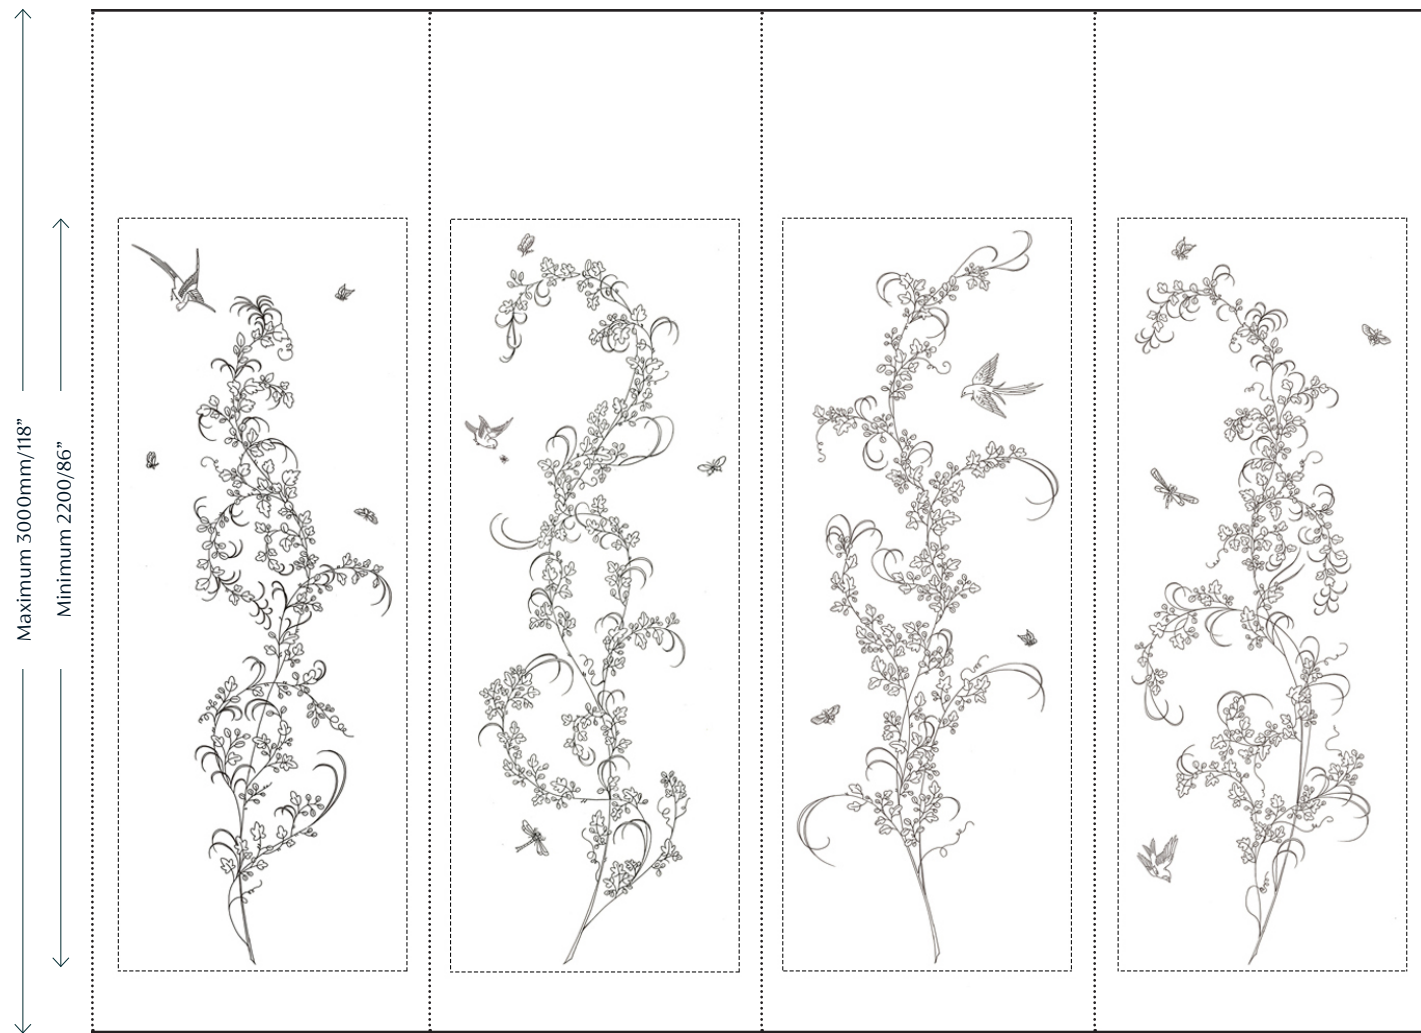

Hand-painted on our Buckskin ground similar to rare wood veneers, fine leather and parchment. Details of the insects, birds and leaves are highlighted in relief.

Foliage F031

Fromental wallcoverings are hand-made to order. Foliage consists of four panel layouts which then repeat.

Technical Information

Material and Technique

Hand-painted onto Buckskin or Anodised Ground.

How to Order

Foliage is supplied as a series of panels 3m high x 950mm width. Installer should trim to the optimal size to create a balanced effect on the wall.

Extra plain background can be ordered to complete the space.

Dimensions

Height - Panels are supplied at a maximum height of 3000mm/118" and can be trimmed to a minimum height of 2200mm/86"

Width - Panels are supplied at a maximum width of 980mm/38" and can be trimmed to a minimum width of 850mm/33"

Customisation

This design can be customised; please speak with one of our sales team if you wish to discuss this further.

← Minimum 850mm/33" →
← Maximum 980mm/38" →

Colourways

01 **Doreuse** on Burgandy Buckskin