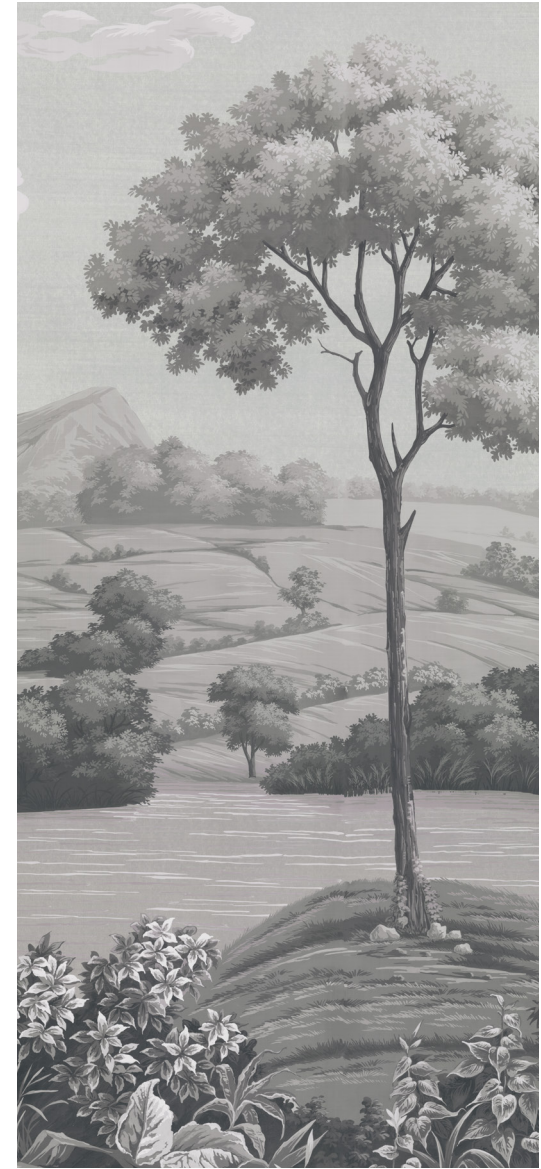

FROMENTAL

Bucolic
Conversational

A thoroughly English landscape painted in the style of a 19th Century panoramic block-print, Bucolic is both grand and understated.

FRONT COVER IMAGE Bucolic in Birch
Photo credit: Antiques supplied by Lorforde's Antiques
RIGHT-HAND IMAGE Bucolic in Saxe
Photo credit: Copyright HARTH 2018

Shown here is a stunning example of how Bucolic can be rendered when fully hand-painted. Fully tailored to the space and further customised for the Goring Hotel, this version of Bucolic depicts British eccentricity at its best.

IMAGES ABOVE Various custom elements of Bucolic in Saxe
RIGHT HAND IMAGE HRH The Duchess of Cambridge adding the royal seal of approval
Photo credit: Design by Russell Sage. Location, The Goring

Bucolic K012H/K012P

← 915mm/36" →

2500mm/98"

Colourways

02n **Birch** on Hand-Brushed Nacre

03a **Saxe** on Hand-Gilded Paper

04n **Pillar** on Hand-Brushed Nacre

FROM MENTAL

Bucolic in Saxe