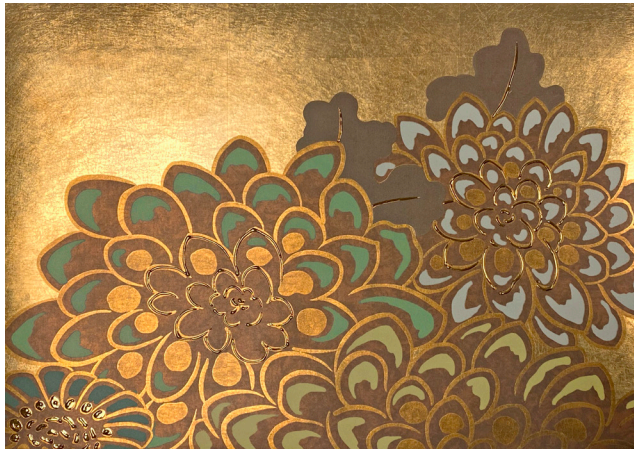

FROMENTAL

Kiku Garden
Lumiere

Kiku Garden is an elegant, graphic, and highly decorative wallcovering design inspired by the art of Japan and Europe's enduring fascination with it.

FRONT COVER IMAGE AND RIGHT-HAND IMAGE

Technical Information

Material and Technique

Printed and Hand-painted onto Gilded Paper

Dimensions

Height - Panels are supplied 150mm/6" higher than specified wall height. Standard panel height is up to 4300mm/14ft. Taller panels are available with a surcharge.

Width - Standard panel width 915mm/36" plus trim.

4 Panel Repeat

Colourways

01 Hyogo

Rendered in warm bronze tones, features a traditional Japanese palette of emerald, jade, teal, off-white and leaves in deep olive green

02 Chiba

Warm yet fresh, our printed Chiba colourway features blossom detailing in oranges, yellows and pinks with crisply rendered matt white leaves

03 Hanami

A backdrop of silver-gilded paper, adorned with blossoms in dusky pink, light chestnut, and gunmetal grey tones. Enhanced with silver-foiled details, this wallcovering exudes opulence.