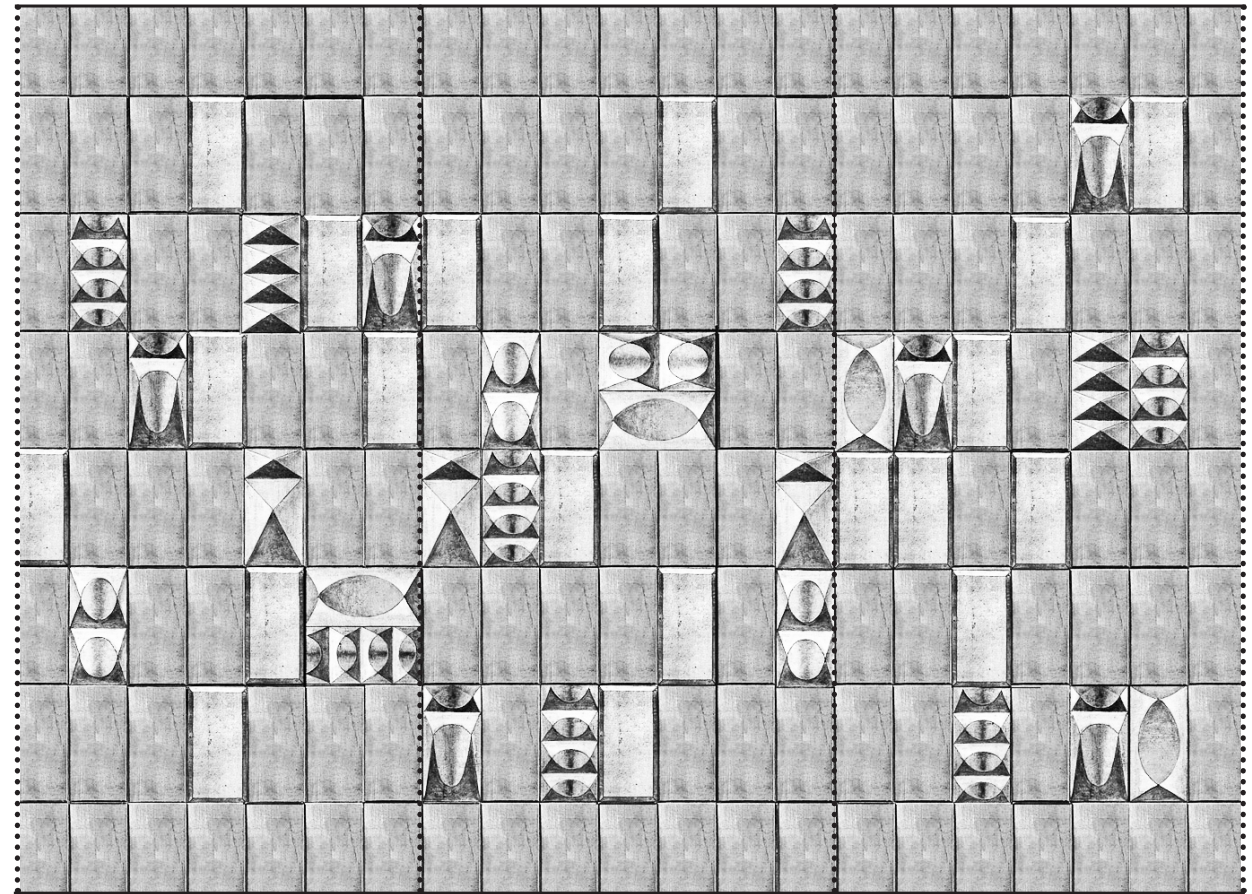

2080mm/82"