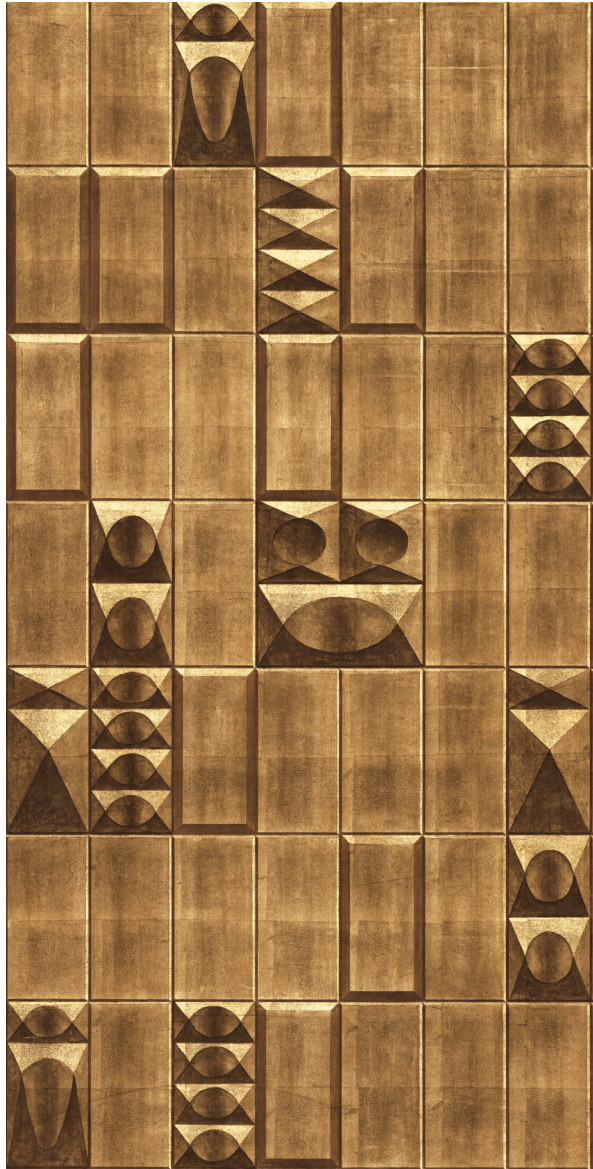

Colourways

01 **Burton** on Hand-Gilded Paper