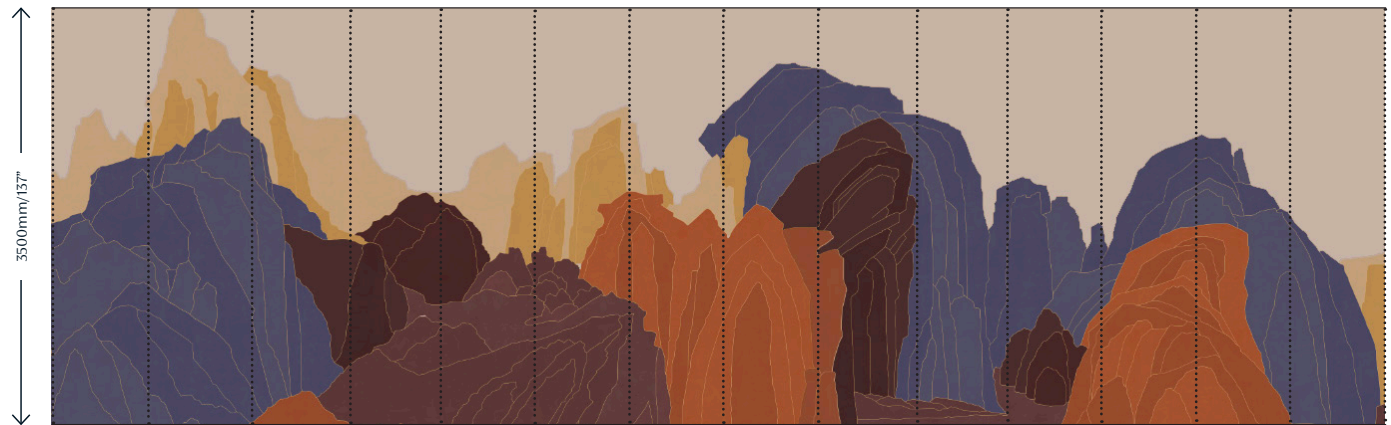

FROMENTAL

Rockface
Lumière

A striking depiction of the natural composition and rugged beauty of the mountainscapes of California. The rawness of the subject matter is captured in the torn collage technique. The design works simultaneously as an elegant backdrop and bold statement piece.

R033P - Back-printed and hand-finished in our studios. This method is more controlled, giving a more graphic finish to the design and more colour consistency overall.

Dimensions

Height - Panels are supplied 300mm/12" higher than specified wall height. Standard panel height is up to 4300mm/14ft. Taller panels are available with a surcharge.

Width - Standard panel width 915mm/36" plus 15mm/ 1/2" trim.

02

05

04

01

Colourways

01 El Capitan

02 Moreno

04 Indian Creek

05 Himalaya

FROMENTAL

Rockface in Himalaya