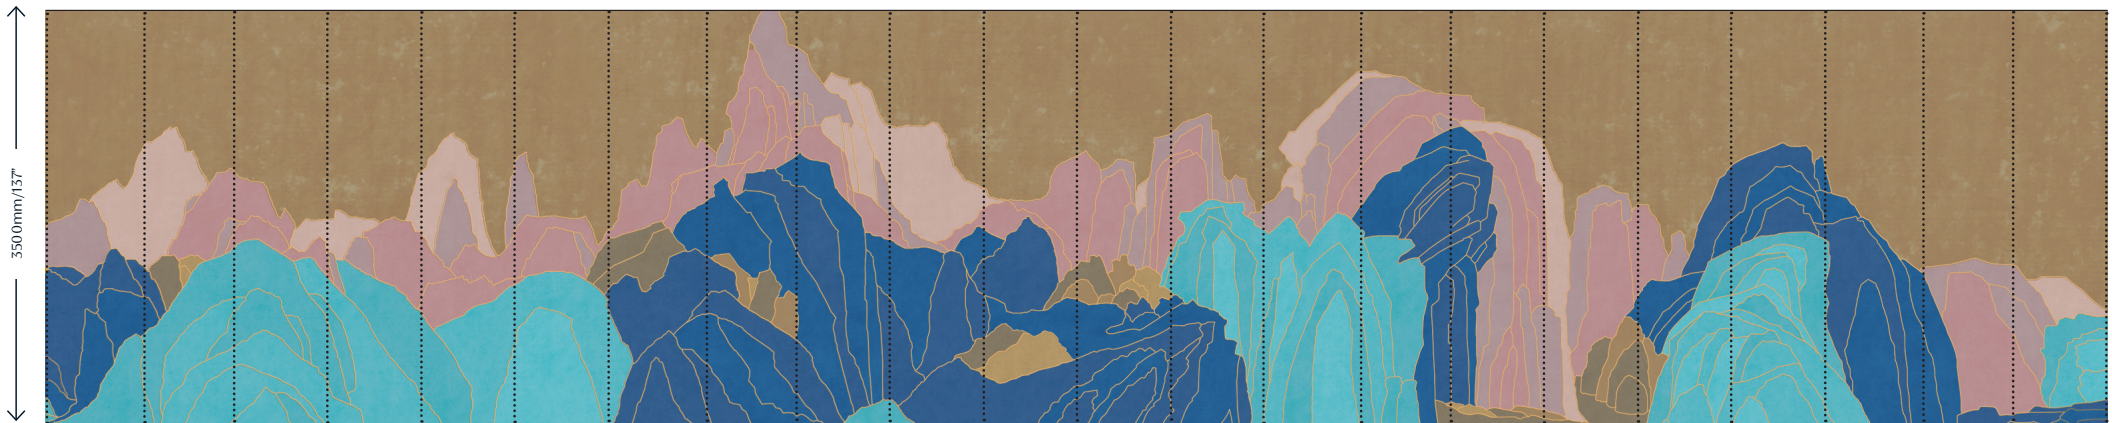

FROMENTAL

Rockface
Lumière

A striking depiction of the natural composition and rugged beauty of the mountainscapes of California. The rawness of the subject matter is captured in the torn collage technique. The design works simultaneously as an elegant backdrop and bold statement piece.

Technical Information

Material and Technique

Our Rockface design is available using two different techniques:

R033H - Fully handmade, our studios will skilfully collage torn pieces of our Cartonnage paper, layering to create the Rockface composition before hand-finishing with sleek metallic lines. This highly lacquered paper imitates softly burnished and creased leather. Hand-dyed and finished with wax, each piece of Cartonnage is completely unique.

Width - Standard panel width 915mm/36" plus 15mm/ 1/2" trim.

02

05

04

01

Colourways

01 El Capitan

02 Moreno

04 Indian Creek

05 Himalaya

FROMENTAL

Rockface in Himalaya