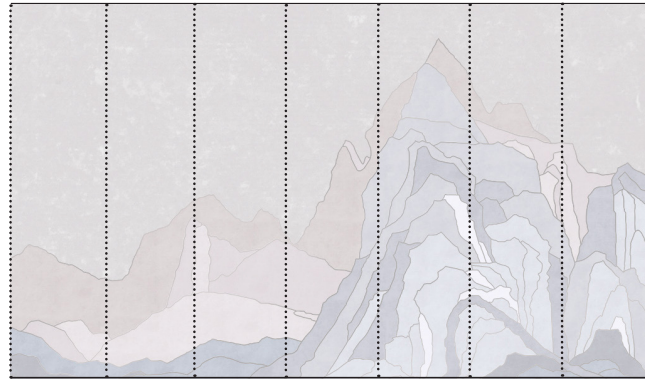

FROMENTAL

Rockface
Lumière

A striking depiction of the natural composition and rugged beauty of the mountainscapes of California. The rawness of the subject matter is captured in the torn collage technique. The design works simultaneously as an elegant backdrop and bold statement piece.

Technical Information

Material and Technique

Our Rockface design is available using two different techniques:

R033H - Fully handmade, our studios will skilfully collage torn pieces of our Cartonnage paper, layering to create the Rockface composition before hand-finishing with sleek metallic lines. This highly lacquered paper imitates softly burnished and creased leather. Hand-dyed and finished with wax, each piece of Cartonnage is completely unique.

R033P - Back-printed and hand-finished in our studios. This method is more controlled, giving a more graphic finish to the design and more colour consistency overall.

Dimensions

Height - Panels are supplied 300mm/12" higher than specified wall height. Standard panel height is up to 4300mm/14ft. Taller panels are available with a surcharge.

Width - Standard panel width 915mm/36" plus 15mm/ 1/2" trim.

02

05

04

01

Colourways

01 El Capitan

02 Moreno