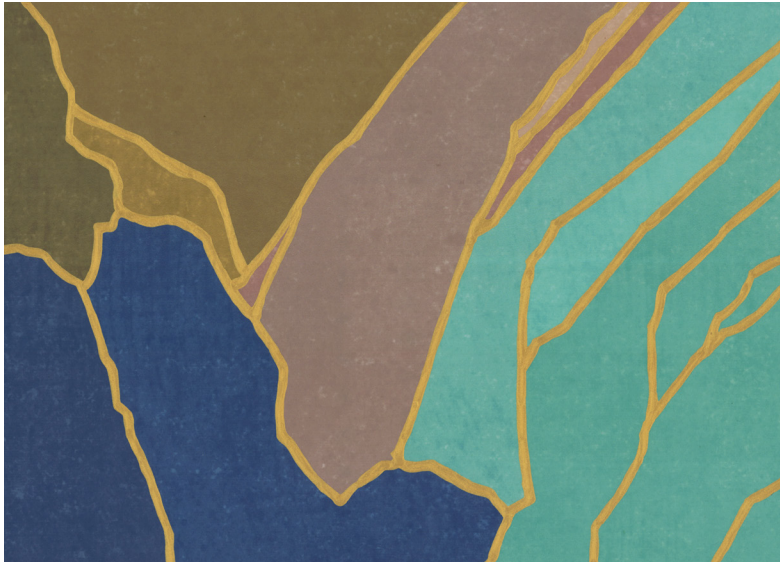

Colourways

01 El Capitan