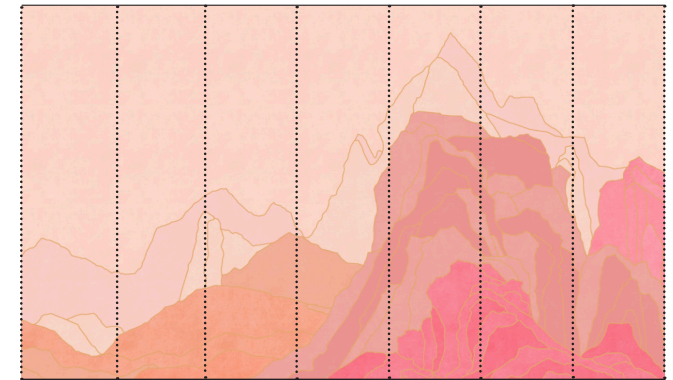

Rockface R033H/P

Fromental wallcoverings are hand-made to order, tailored for each room. From supplied elevations and floor plan we will place the design and panel seaming to ensure optimal installation.

Technical Information

Material and Technique

Our Rockface design is available using two different techniques:

R033H - Fully handmade, our studios will skilfully collage torn pieces of our Cartonnage paper, layering to create the Rockface composition before hand-finishing with sleek metallic lines. This highly lacquered paper imitates softly burnished and creased leather. Hand-dyed and finished with wax, each piece of Cartonnage is completely unique.

R033P - Back-printed and hand-finished in our studios. This method is more controlled, giving a more graphic finish to the design and more colour consistency overall.

Dimensions

Height - Panels are supplied 300mm/12" higher than specified wall height. Standard panel height is up to 4300mm/14ft. Taller panels are available with a surcharge.

Width - Standard panel width 915mm/36" plus 15mm/ 1/2" trim.

02

05

04

01