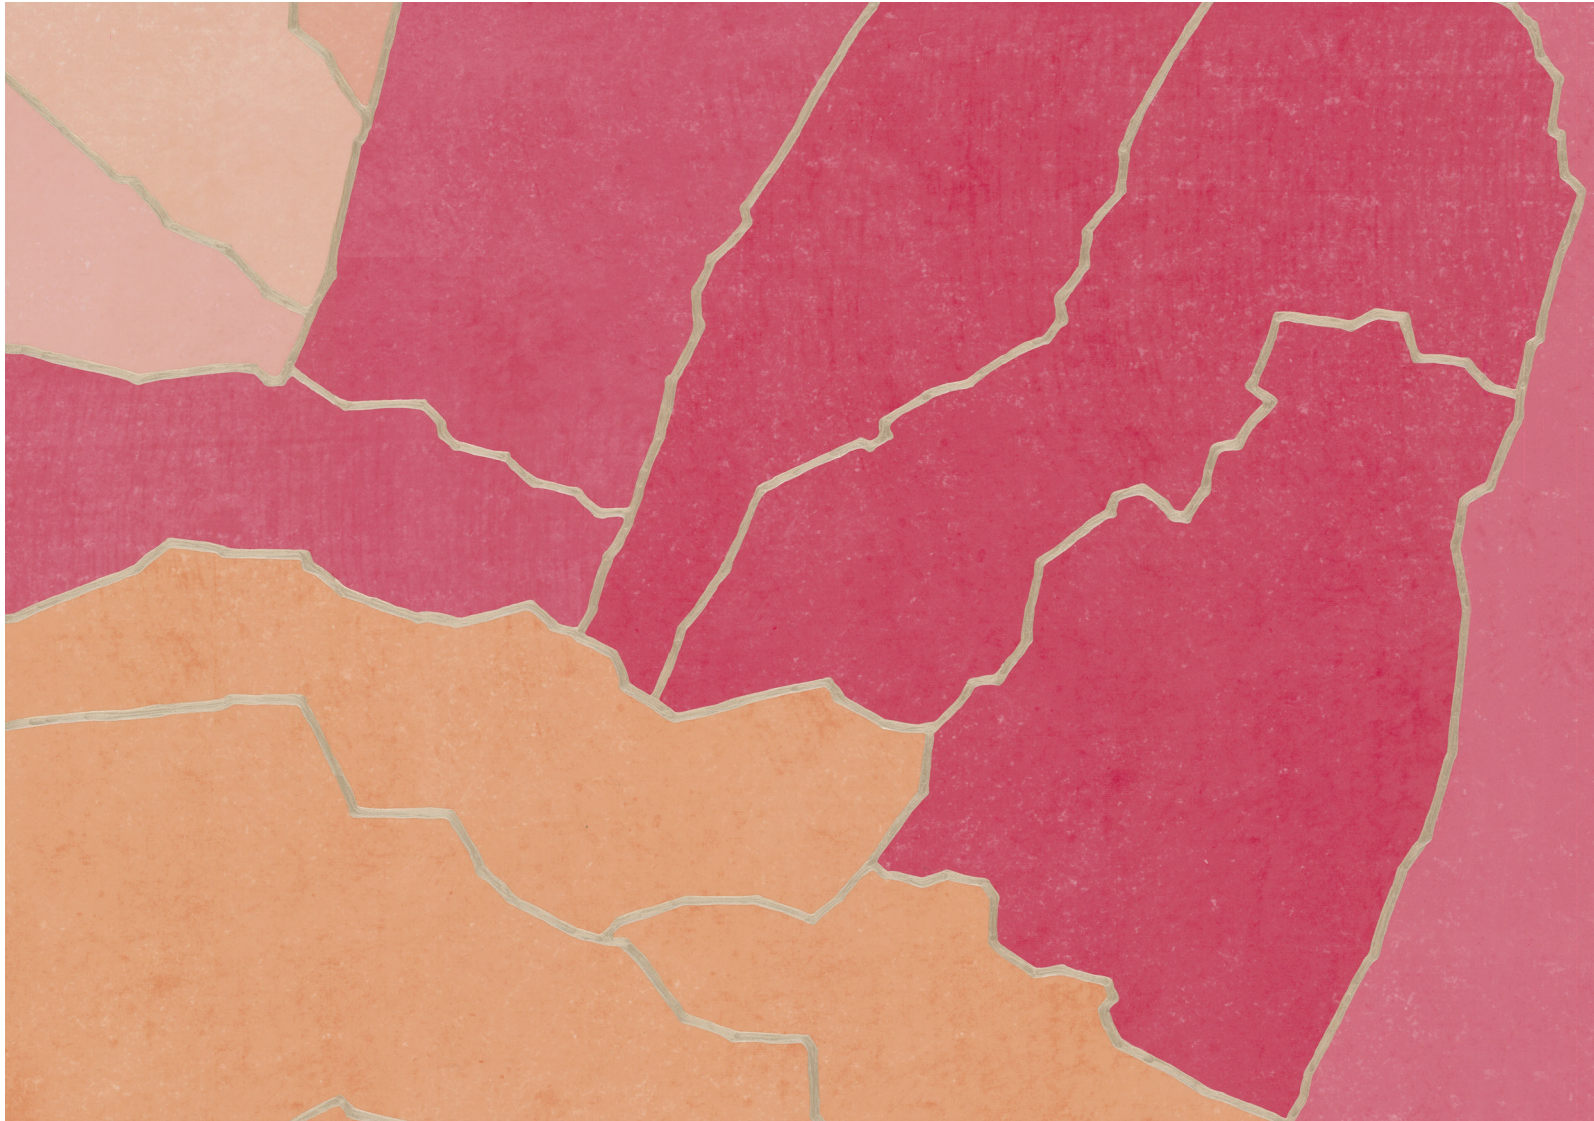

FROMENTAL

Rockface
Lumière

A striking depiction of the natural composition and rugged beauty of the mountainscapes of California. The rawness of the subject matter is captured in the torn collage technique. The design works simultaneously as an elegant backdrop and bold statement piece.

FRONT COVER IMAGE Rockface in El Capitan
Credit: N Studio
RIGHT-HAND IMAGE Rockface in Moreno

ABOVE IMAGE Close-up of Rockface in El Capitan
RIGHT-HAND IMAGE Close-up of Rockface in custom colours

Overlaid sheets of hand-dyed and lacquered paper are finished with hand-painted details.

Width - Standard panel width 915mm/36" plus 15mm/ 1/2" trim.

02

05

04

01

Colourways

01 El Capitan

02 Moreno

04 Indian Creek

05 Himalaya

FROMENTAL

Rockface in Himalaya