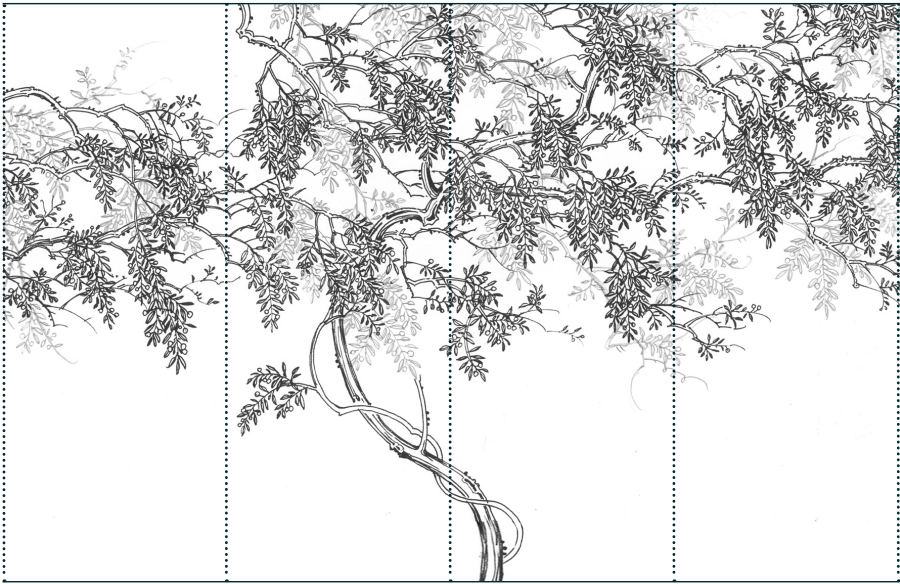

FROMENTAL
by
SOPHIE PATERSON

Olive Grove
Collaboration Collection

Also known as the 'Tree of Eternity', the Olive Tree takes centre stage in this design, and is a demonstration of artistic flair and finesse. The twisted frame of the trunk is rendered in naturalistic tones, with winding delicate vines and branches peppered with olive fruit.

FRONT COVER IMAGE Olive Grove in Tuscan
RIGHT-HAND IMAGE Olive Grove in Tuscan

The softness of the leaves in shades of celadon green balance out the design, bringing a feminine elegance to it.

IMAGE Close-up of Olive Grove in Tuscan

Olive Grove SP003

2 Panel Run

5 Panel Run

3 Panel Run

4 Panel Run

Colourways

01 Tuscan on Enoki Dupion Silk

How to Order

This service carries a tailoring fee between 10-30% depending on complexity.

Dimensions:

Width

Silk panels - 915mm/36".

Height

Standard panel height is 3m / 10ft. Design height is set based on your supplied wall height.