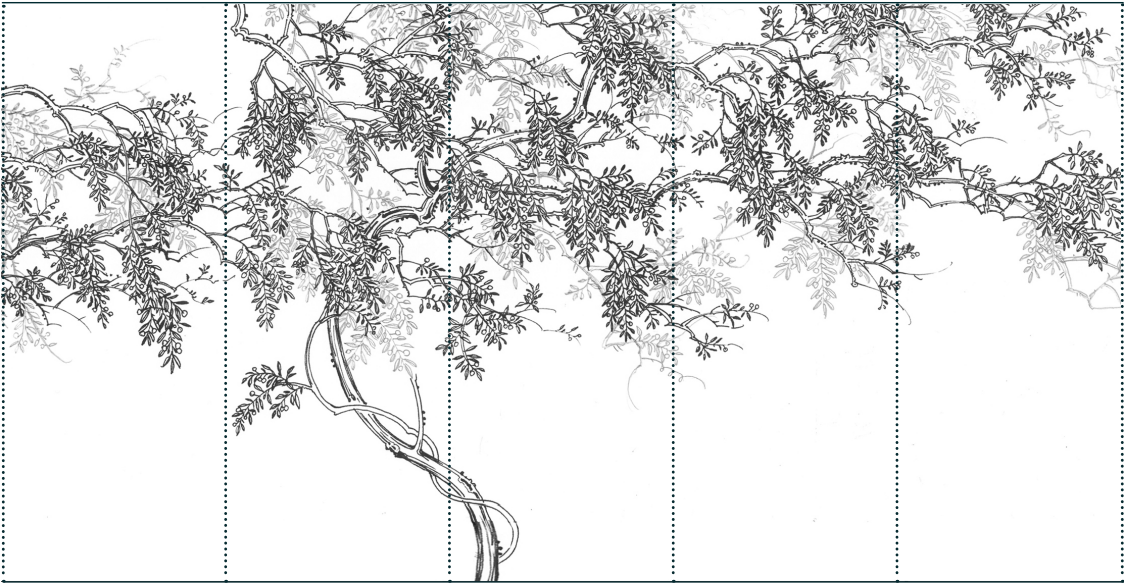

FROMENTAL
by
SOPHIE PATERSON

Olive Grove
Collaboration Collection

Also known as the 'Tree of Eternity', the Olive Tree takes centre stage in this design, and is a demonstration of artistic flair and finesse. The twisted frame of the trunk is rendered in naturalistic tones, with winding delicate vines and branches peppered with olive fruit.

FRONT COVER IMAGE Olive Grove in Tuscan
RIGHT-HAND IMAGE Olive Grove in Tuscan

The softness of the leaves in shades of celadon green balance out the design, bringing a feminine elegance to it.

IMAGE Close-up of Olive Grove in Tuscan

Olive Grove SP003

2 Panel Run

5 Panel Run

3 Panel Run

4 Panel Run

Colourways

01 Tuscan on Enoki Dupion Silk

How to Order

This service carries a tailoring fee between 10-30% depending on complexity.

Dimensions:

Width

Silk panels - 915mm/36".

Height

Standard panel height is 3m / 10ft. Design height is set based on your supplied wall height.