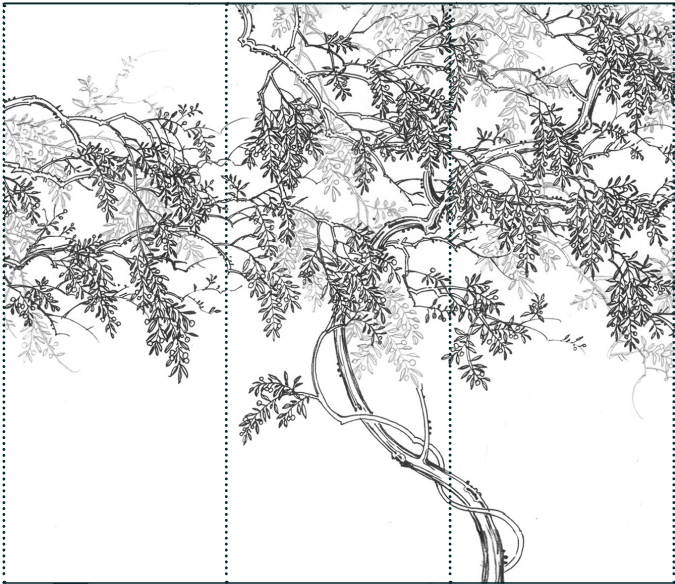

FROMENTAL
by
SOPHIE PATERSON

Olive Grove
Collaboration Collection

Also known as the 'Tree of Eternity', the Olive Tree takes centre stage in this design, and is a demonstration of artistic flair and finesse. The twisted frame of the trunk is rendered in naturalistic tones, with winding delicate vines and branches peppered with olive fruit.

FRONT COVER IMAGE Olive Grove in Tuscan
RIGHT-HAND IMAGE Olive Grove in Tuscan

The softness of the leaves in shades of celadon green balance out the design, bringing a feminine elegance to it.

IMAGE Close-up of Olive Grove in Tuscan

Olive Grove SP003

2 Panel Run

5 Panel Run

3 Panel Run

4 Panel Run

Colourways

01 Tuscan on Enoki Dupion Silk

How to Order

This service carries a tailoring fee between 10-30% depending on complexity.

Dimensions:

Width

Silk panels - 915mm/36".

Height

Standard panel height is 3m / 10ft. Design height is set based on your supplied wall height.