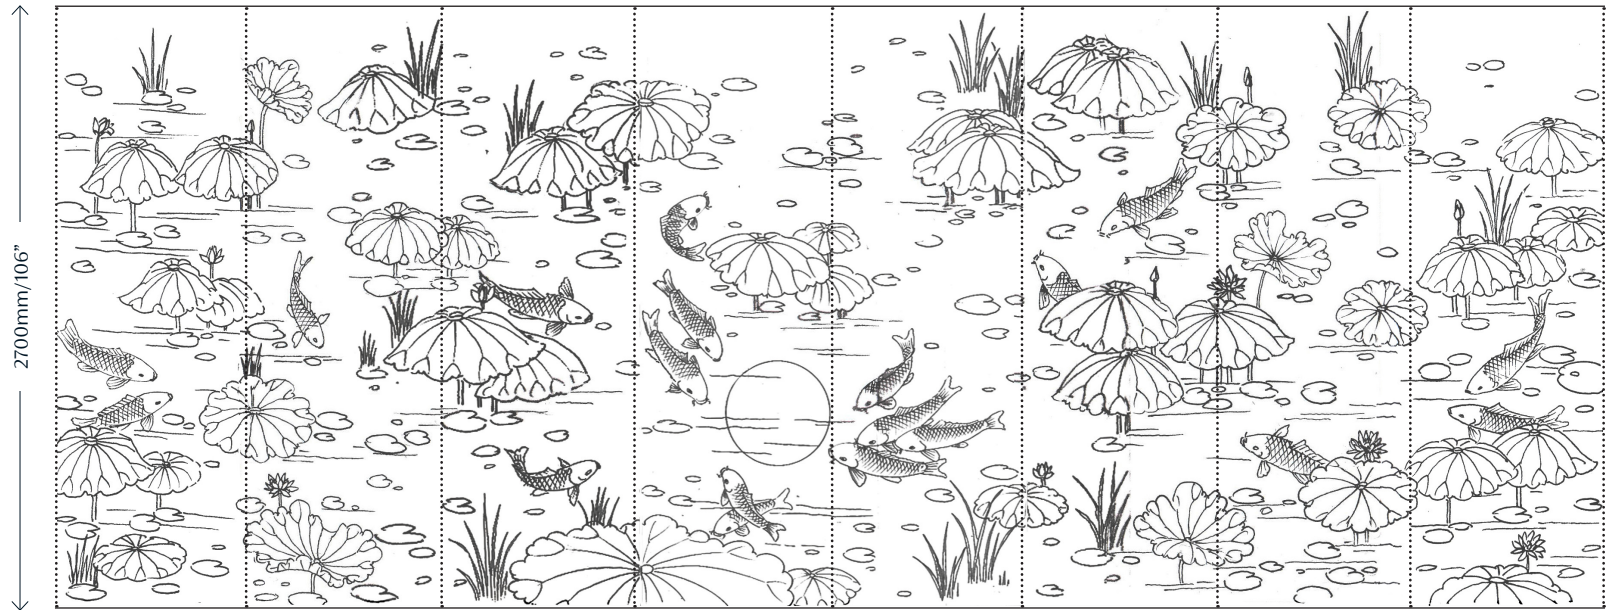

Technical Information

Material and Technique

Hand-painted onto various paper-backed silks.

Dimensions

Height - Panels are supplied 300mm/12" higher than specified wall height. Standard panel height is up to 4300mm/14ft. Taller panels are available with a surcharge.

Width - Standard panel width 915mm/36" plus 15mm/ 1/2" trim.

2700mm/106"

← 915mm/36" →

Colourways

01 **Honshu** on Amethyst Strata

02 **Camée** on Cort Dupion

03 **Kyoto** on Inky Cap Dupion

FROMENTAL