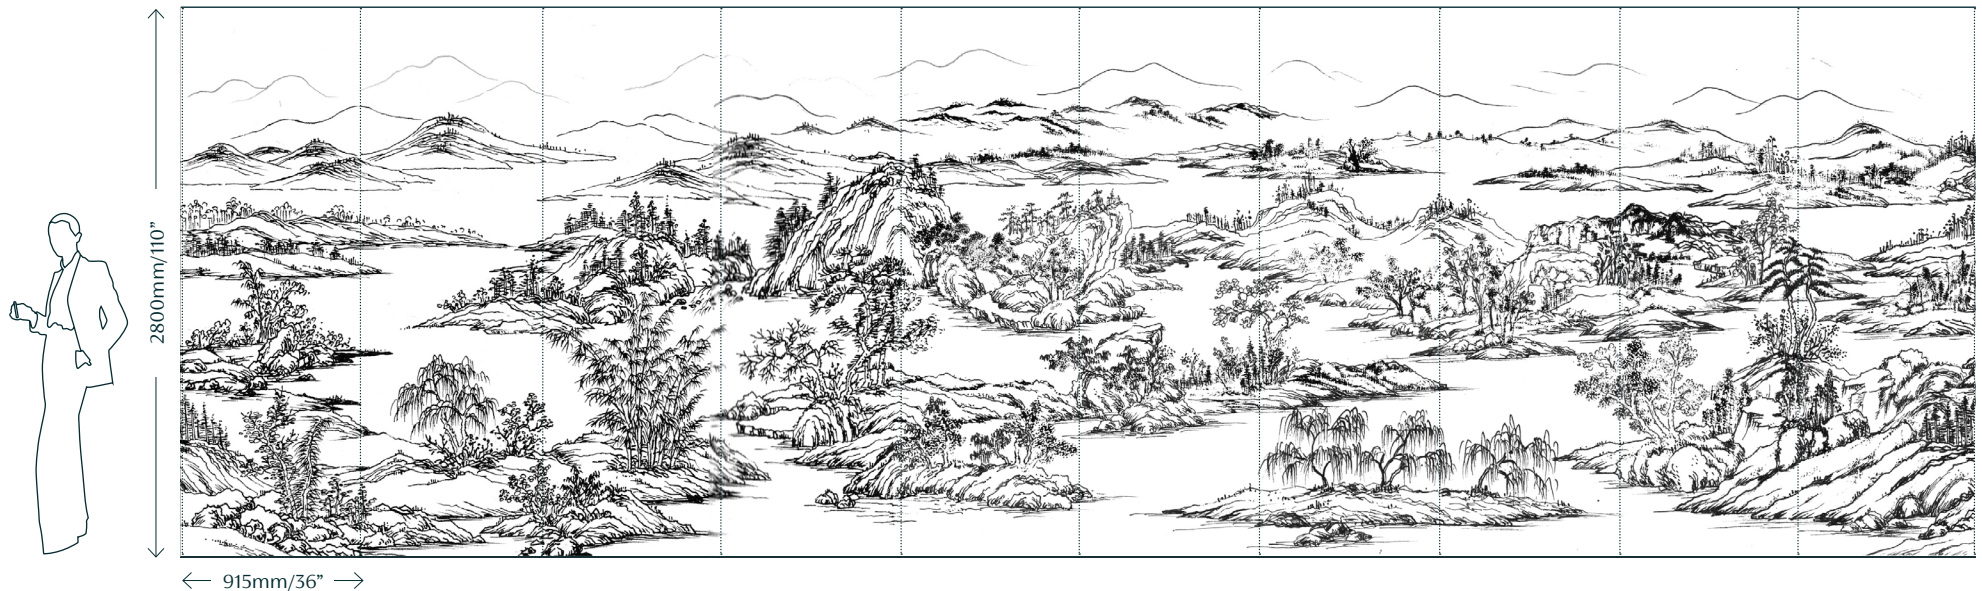

FROM ENTAL

Roxy Mountain

Modern Chinois

Roxy Mountain, a scholar's landscape, combines the conventions of the hanging scroll with those of the hand-scroll. These are to be viewed and understood in two very distinct fashions; one conveys a grander vista, while the other, sequential and panoramic, invites a more intimate viewing.

Roxy Mountain F027

Fromental wallcoverings are hand-made to order, tailored for each room. From supplied elevations and floor plan, we will place the design and panel seaming to ensure optimal installation.

Technical Information

Material and Technique

Hand-painted onto paper-backed organza silk.

Dimensions

Height - Panels are supplied 300mm/12" higher than specified wall height. Standard panel height is up to 4300mm/14ft. Panels over the standard height are available with a surcharge.

Width - Standard panel width 915mm/36" plus 15mm/1/2" trim

Colourways

01 Avalon on White Organza Silk

02 Sunset on Pebble Organza Silk

FROMENTAL

Roxy Mountain in Avalon