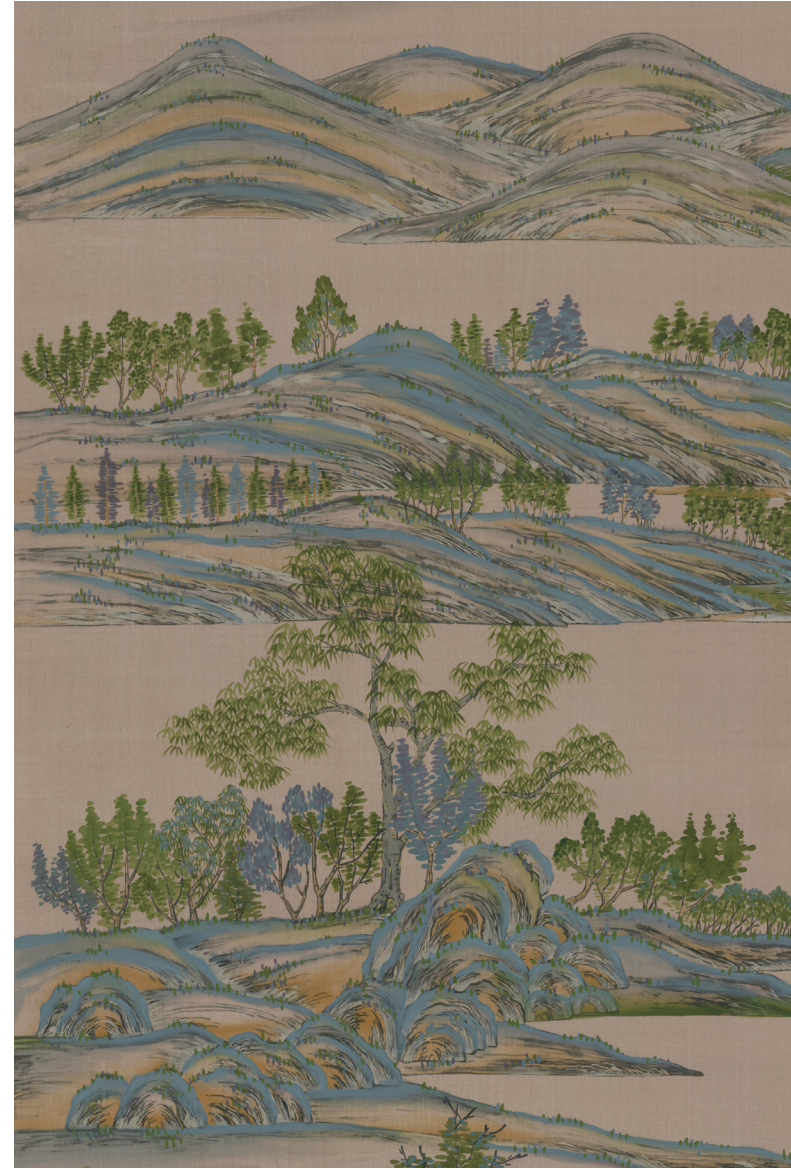

FROM ENTAL

Roxy Mountain

Modern Chinois

Roxy Mountain, a scholar's landscape, combines the conventions of the hanging scroll with those of the hand-scroll. These are to be viewed and understood in two very distinct fashions; one conveys a grander vista, while the other, sequential and panoramic, invites a more intimate viewing.

FRONT COVER IMAGE Roxy Mountain in Avalon
Credit: Styled by Alyce Taylor | Photo Credit: Chris Everard
RIGHT-HAND IMAGE Roxy Mountain in Sunset
Credit: Sarah Hogan

The lyrical subtlety of this landscape is rendered in gentle hues onto silk organza by our Master Artist.

Technical Information

Material and Technique

Hand-painted onto paper-backed organza silk.

Dimensions

Height - Panels are supplied 300mm/12" higher than specified wall height. Standard panel height is up to 4300mm/14ft. Panels over the standard height are available with a surcharge.

Width - Standard panel width 915mm/36" plus 15mm/1/2" trim

Colourways

01 Avalon on White Organza Silk

02 Sunset on Pebble Organza Silk

FROMENTAL

Roxy Mountain in Avalon