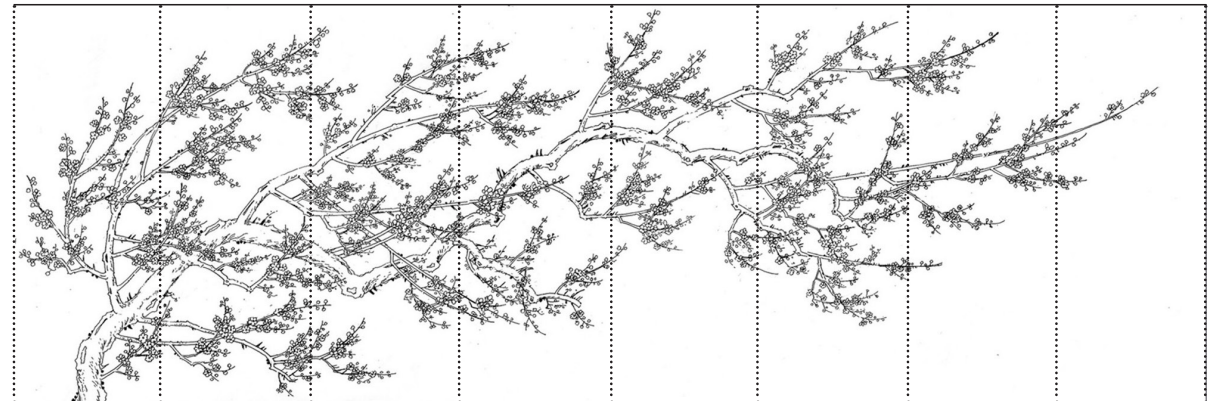

Dimensions

Height - Panels are supplied 300mm/12" higher than specified wall height. Standard panel height is up to 4300mm/14ft. Panels over the standard height are available with a surcharge.

Width - Standard panel width 915mm/36" plus 15mm/1/2" trim.

Layout A

Layout B

Layout C

Colourways

03 **Cardinal** on Custom Strata

04 **Bitumen** on Beryllium Strata

06 **Jericho** on Manganese Strata

07A **Samui** on Cardigan Silk