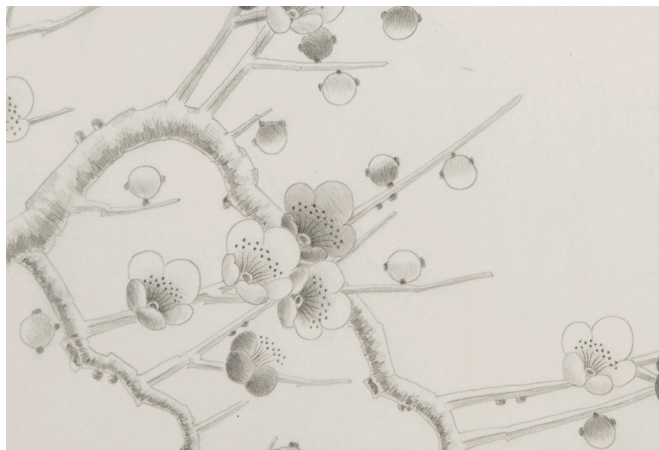

COVER IMAGE Prunus in Jericho | Credit: Interior Design by Katharine Pooley
RIGHT-HAND IMAGE Prunus in Biwa | Photography by: Chris Everard and Styled by: Alyce Taylor

This exquisite splendour is captured when our dynamic 'unconscious' painting style is combined with the vivid lustre of the hand-embroidered silk threads. The artful painting technique uses gestural and fluid brushstrokes giving the design a soft and graceful finish.

Layout A

Layout B

Layout C

Colourways

03 **Cardinal** on Custom Strata

04 **Bitumen** on Beryllium Strata

06 **Jericho** on Manganese Strata

07A **Samui** on Cardigan Silk

14 **Etching** on White Silk

15 **Dove Grey** on Galena Strata

16 **Biwa** on Strontium Strata

17 **Luoma** on Capri Faille

19 **Gouldian** on White Silk

20 **Pandora** on Strontium Strata Silk

21 **Blue Song** on Strontium Strata Silk