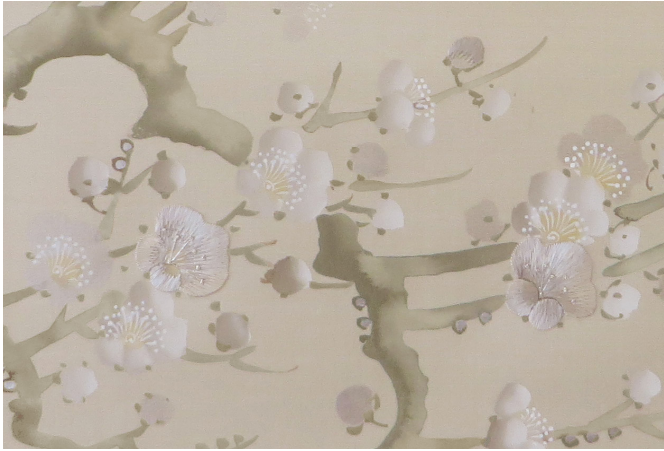

FROMENTAL

Prunus
Modern Chinois

Prunus draws on the deep history of traditional plum blossom painting. The blossoming of the plum trees amongst winter snows expresses a rich and otherworldly beauty.

A combination of painted and hand-embroidered blossoms on silk, Prunus is the ultimate statement of refined beauty.

COVER IMAGE Prunus in Jericho | Credit: Interior Design by Katharine Pooley
RIGHT-HAND IMAGE Prunus in Biwa | Photography by: Chris Everard and Styled by: Alyce Taylor

This exquisite splendour is captured when our dynamic 'unconscious' painting style is combined with the vivid lustre of the hand-embroidered silk threads. The artful painting technique uses gestural and fluid brushstrokes giving the design a soft and graceful finish.

Layout A

Layout B

Layout C

Colourways

03 **Cardinal** on Custom Strata

04 **Bitumen** on Beryllium Strata

06 **Jericho** on Manganese Strata

07A **Samui** on Cardigan Silk

14 **Etching** on White Silk

15 **Dove Grey** on Galena Strata

16 **Biwa** on Strontium Strata

17 **Luoma** on Capri Faille

19 **Gouldian** on White Silk

20 **Pandora** on Strontium Strata Silk

21 **Blue Song** on Strontium Strata Silk