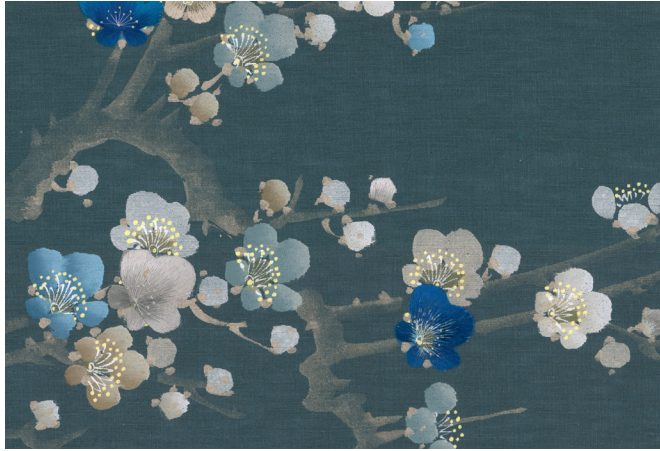

FROMENTAL

Prunus
Modern Chinois

Prunus draws on the deep history of traditional plum blossom painting. The blossoming of the plum trees amongst winter snows expresses a rich and otherworldly beauty.

A combination of painted and hand-embroidered blossoms on silk, Prunus is the ultimate statement of refined beauty.

COVER IMAGE Prunus in Jericho | Credit: Interior Design by Katharine Pooley
RIGHT-HAND IMAGE Prunus in Biwa | Photography by: Chris Everard and Styled by: Alyce Taylor

This exquisite splendour is captured when our dynamic 'unconscious' painting style is combined with the vivid lustre of the hand-embroidered silk threads. The artful painting technique uses gestural and fluid brushstrokes giving the design a soft and graceful finish.

Layout A

Layout B

Layout C

Colourways

03 **Cardinal** on Custom Strata

04 **Bitumen** on Beryllium Strata

06 **Jericho** on Manganese Strata

07A **Samui** on Cardigan Silk

14 **Etching** on White Silk

15 **Dove Grey** on Galena Strata

16 **Biwa** on Strontium Strata

17 **Luoma** on Capri Faille

19 **Gouldian** on White Silk

20 **Pandora** on Strontium Strata Silk

21 **Blue Song** on Strontium Strata Silk