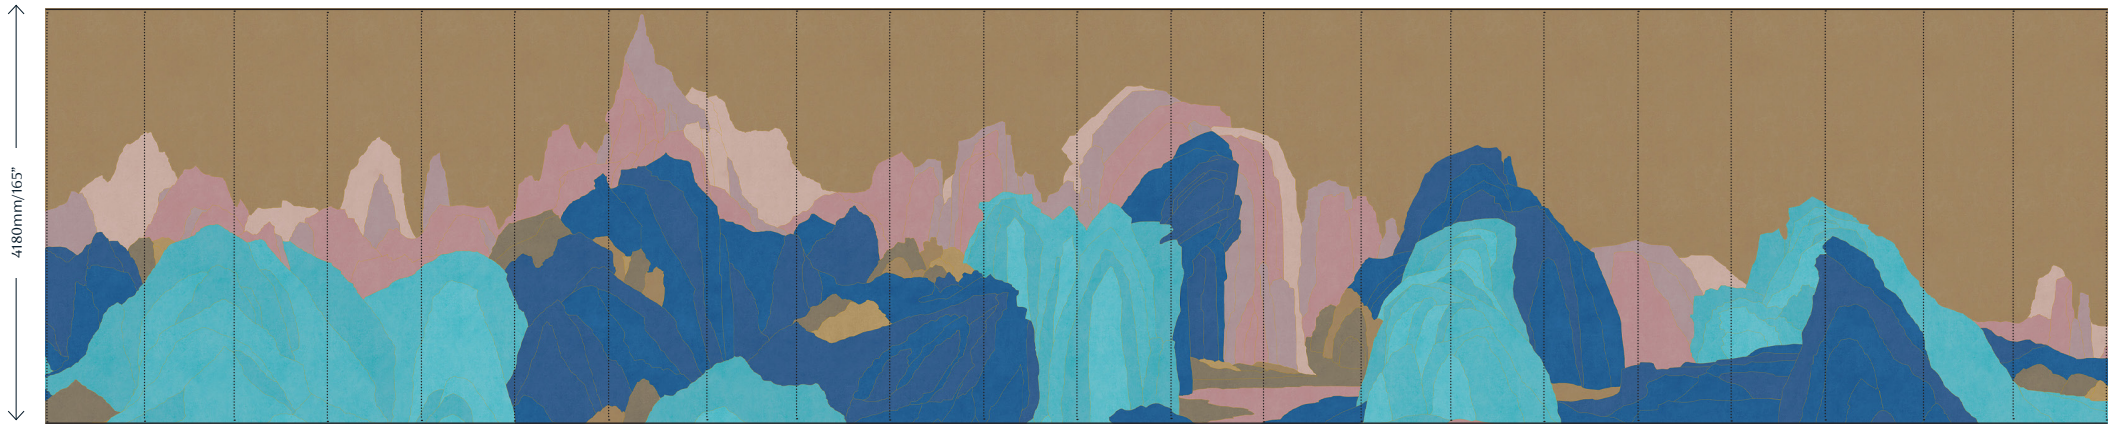

FROMENTAL

Rockface
Lumière

A striking depiction of the natural composition and rugged beauty of the mountainscapes of California. The rawness of the subject matter is captured in the torn collage technique. The design works simultaneously as an elegant backdrop and bold statement piece.

Technical Information

Material and Technique

Our Rockface design is available using two different techniques:

R033H - Fully handmade, our studios will skilfully collage torn pieces of our Cartonnage paper, layering to create the Rockface composition before hand-finishing with sleek metallic lines. This highly lacquered paper imitates softly burnished and creased leather. Hand-dyed and finished with wax, each piece of Cartonnage is completely unique.

Width - Standard panel width 915mm/36" plus 15mm/ 1/2" trim.

02

05

04

06

← 915mm/36" →

4180mm/165"

← 915mm/36" →

01

Colourways

01 El Capitan

02 Moreno

04 Indian Creek

05 Himalaya

FROMENTAL

06 Jura