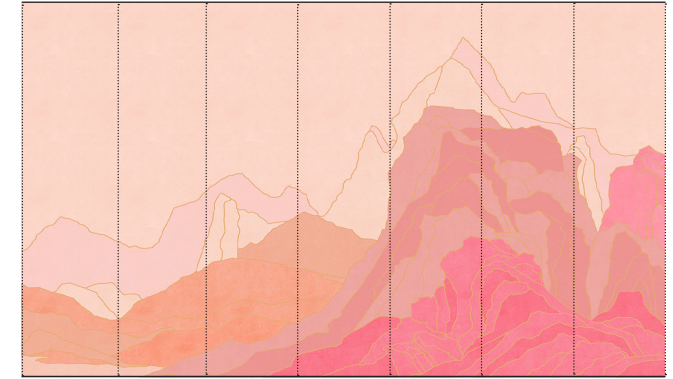

Rockface R033H/P

Fromental wallcoverings are hand-made to order, tailored for each room. From supplied elevations and floor plan we will place the design and panel seaming to ensure optimal installation.

Technical Information

Material and Technique

Our Rockface design is available using two different techniques:

R033H - Fully handmade, our studios will skilfully collage torn pieces of our Cartonnage paper, layering to create the Rockface composition before hand-finishing with sleek metallic lines. This highly lacquered paper imitates softly burnished and creased leather. Hand-dyed and finished with wax, each piece of Cartonnage is completely unique.

R033P - Back-printed and hand-finished in our studios. This method is more controlled, giving a more graphic finish to the design and more colour consistency overall.

Dimensions

Height - Panels are supplied 300mm/12" higher than specified wall height. Standard panel height is up to 4300mm/14ft. Taller panels are available with a surcharge.

Width - Standard panel width 915mm/36" plus 15mm/ 1/2" trim.

02

05

04

06

← 915mm/36" →

4180mm/165"

← 915mm/36" →

01