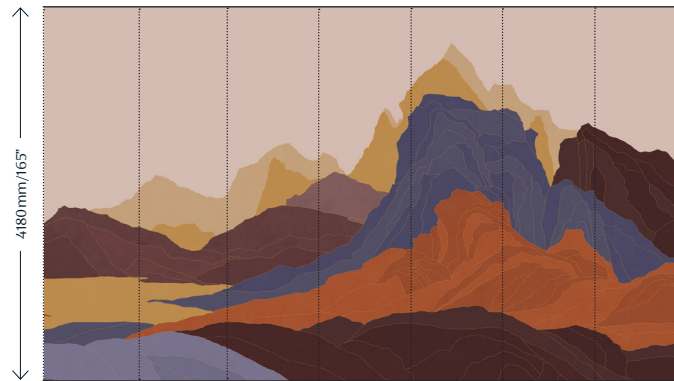

Rockface R033H/P

Fromental wallcoverings are hand-made to order, tailored for each room. From supplied elevations and floor plan we will place the design and panel seaming to ensure optimal installation.

Technical Information

Material and Technique

Our Rockface design is available using two different techniques:

R033H - Fully handmade, our studios will skilfully collage torn pieces of our Cartonnage paper, layering to create the Rockface composition before hand-finishing with sleek metallic lines. This highly lacquered paper imitates softly burnished and creased leather. Hand-dyed and finished with wax, each piece of Cartonnage is completely unique.

R033P - Back-printed and hand-finished in our studios. This method is more controlled, giving a more graphic finish to the design and more colour consistency overall.

Dimensions

Height - Panels are supplied 300mm/12" higher than specified wall height. Standard panel height is up to 4300mm/14ft. Taller panels are available with a surcharge.

Width - Standard panel width 915mm/36" plus 15mm/ 1/2" trim.

02

05

04

06

← 915mm/36" →

4180mm/165"

← 915mm/36" →

01