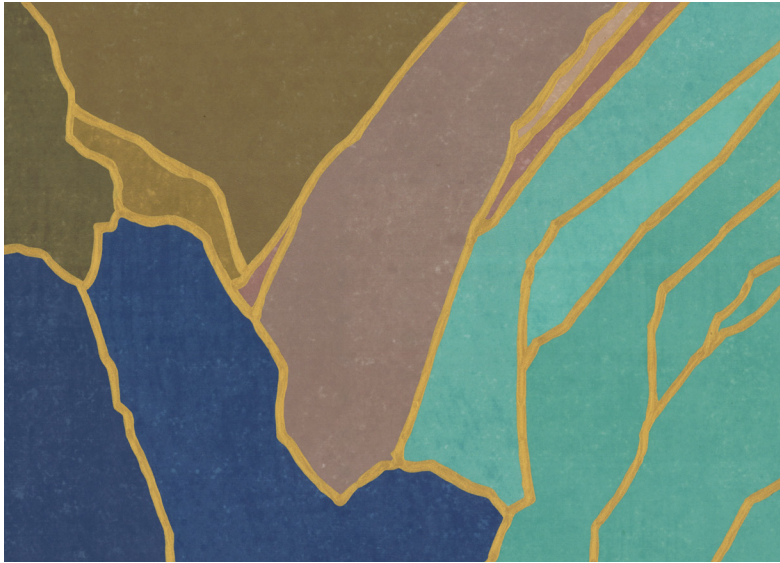

FROMENTAL

Rockface
Lumière

A striking depiction of the natural composition and rugged beauty of the mountainscapes of California. The rawness of the subject matter is captured in the torn collage technique. The design works simultaneously as an elegant backdrop and bold statement piece.

FRONT COVER IMAGE Rockface in Moreno
RIGHT-HAND IMAGE Rockface in El Capitan
Credit: Design Anthology

ABOVE IMAGE Close-up of Rockface in El Capitan
RIGHT-HAND IMAGE Close-up of Rockface in El Capitan

Overlaid sheets of hand-dyed and lacquered paper are finished with hand-painted details.

01

Colourways

01 El Capitan

02 Moreno

04 Indian Creek

05 Himalaya

FROMENTAL

06 Jura