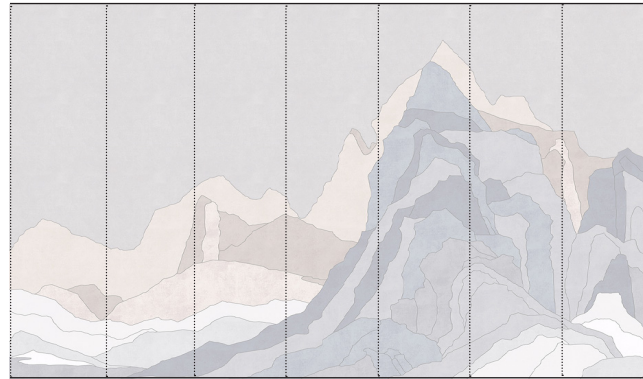

FROMENTAL

Rockface
Lumière

A striking depiction of the natural composition and rugged beauty of the mountainscapes of California. The rawness of the subject matter is captured in the torn collage technique. The design works simultaneously as an elegant backdrop and bold statement piece.

Technical Information

Material and Technique

Our Rockface design is available using two different techniques:

R033H - Fully handmade, our studios will skilfully collage torn pieces of our Cartonnage paper, layering to create the Rockface composition before hand-finishing with sleek metallic lines. This highly lacquered paper imitates softly burnished and creased leather. Hand-dyed and finished with wax, each piece of Cartonnage is completely unique.

R033P - Back-printed and hand-finished in our studios. This method is more controlled, giving a more graphic finish to the design and more colour consistency overall.

Dimensions

Height - Panels are supplied 300mm/12" higher than specified wall height. Standard panel height is up to 4300mm/14ft. Taller panels are available with a surcharge.

Width - Standard panel width 915mm/36" plus 15mm/ 1/2" trim.

02

05

04

06

← 915mm/36" →

4180mm/165"

← 915mm/36" →