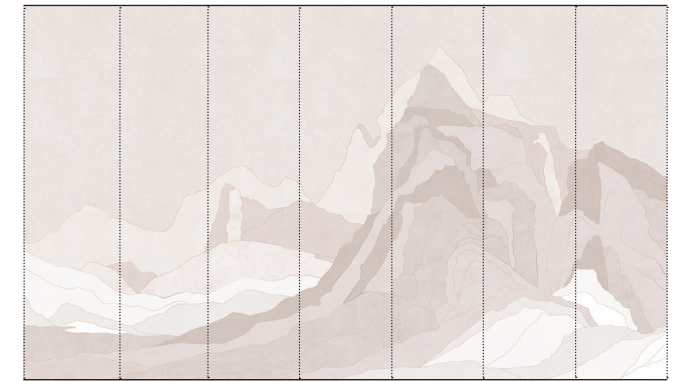

FROMENTAL

Rockface
Lumière

A striking depiction of the natural composition and rugged beauty of the mountainscapes of California. The rawness of the subject matter is captured in the torn collage technique. The design works simultaneously as an elegant backdrop and bold statement piece.

R033P - Back-printed and hand-finished in our studios. This method is more controlled, giving a more graphic finish to the design and more colour consistency overall.

Dimensions

Height - Panels are supplied 300mm/12" higher than specified wall height. Standard panel height is up to 4300mm/14ft. Taller panels are available with a surcharge.

Width - Standard panel width 915mm/36" plus 15mm/ 1/2" trim.

02

05

04

06

← 915mm/36" →

4180mm/165"

← 915mm/36" →

01

Colourways

01 El Capitan

02 Moreno

04 Indian Creek

05 Himalaya

FROMENTAL

06 Jura