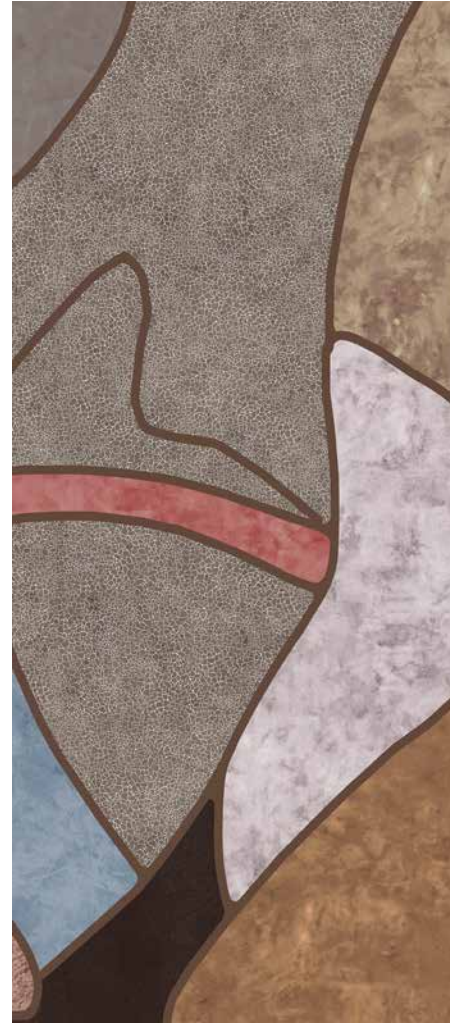

FROM MENTAL

Ambia
Collaboration Collection

This one-of-a-kind hand-painted wallcovering, was influenced by Natalia Miyar's Cuban roots with a contemporary Miami twist. Natalia worked closely with Fromental to create a design that evolved from a number of cultural influences, including one of her favourite paintings, 'La Jungla', by Cuban artist Wifredo Lam.

Natalia asked Fromental to magnify the shapes, forms and jewel tones within the artwork to create a large-scale abstract pattern with a positive energy. A specialist cracked eggshell inlay was selected to create the effect of bright colour-blocking from afar, with beautiful textural detailing up-close.

Technical Information

Material and Technique

Printed and Hand-Foiled on Waxed Paper.

Dimensions

Height - Standard panel height is up to 3150mm/10ft which includes 150mm tolerance.

Taller panels are available with a surcharge.

Width - Standard panel width 915mm/36" plus 15mm/ 1/2" trim.

Colourways

01 **Vedado** on Waxed Paper

02 **Miramar** on Waxed Paper

03 **Malecón** on Waxed Paper

04 **Playa** on Waxed Paper

FROMENTAL

Ambia in Malecón