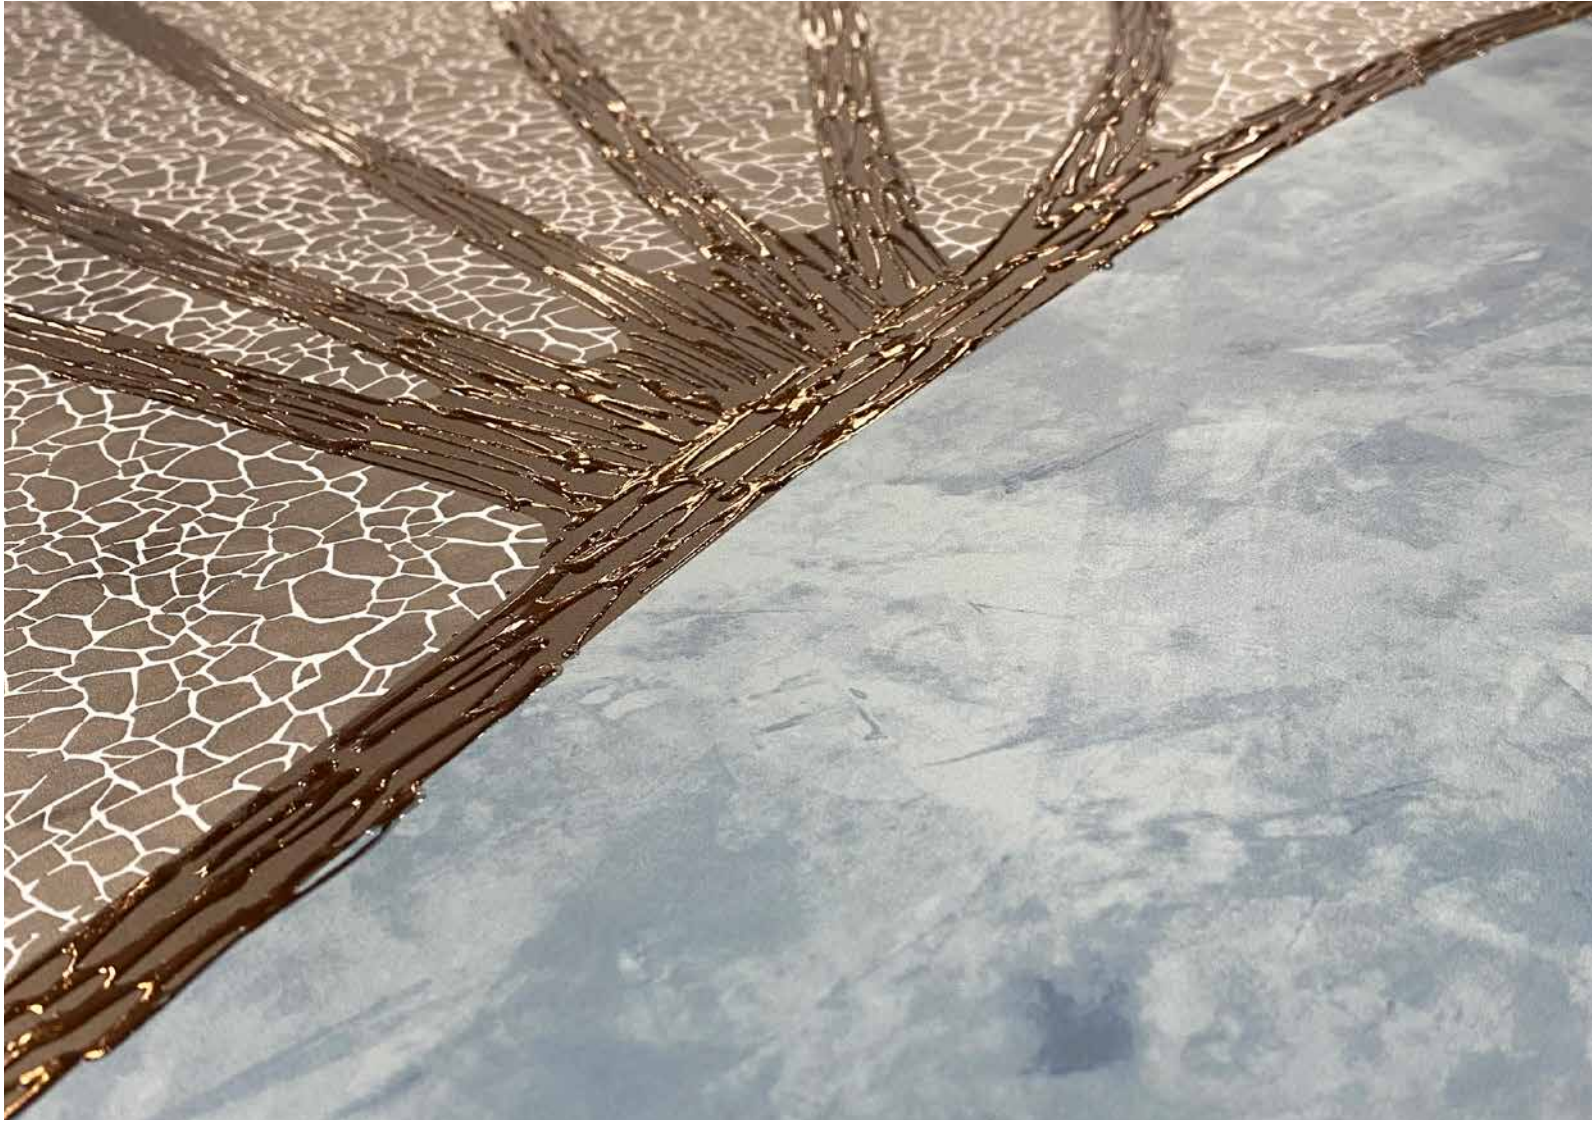

FROM MENTAL

Ambia
Collaboration Collection

This one-of-a-kind hand-painted wallcovering, was influenced by Natalia Miyar's Cuban roots with a contemporary Miami twist. Natalia worked closely with Fromental to create a design that evolved from a number of cultural influences, including one of her favourite paintings, 'La Jungla', by Cuban artist Wifredo Lam.

"The summery turquoise, blue and green shades in this artwork resonate with me as they embody the Caribbean palette of both Cuba and of Miami, my hometown."

Natalia Miyar

The painting informed the organic, abstract interpretation of geometric forms of the wall-covering and the rich colour palette. The design team was inspired by the lustre of semi-precious stones to further develop each vibrant shade. The result is a wallcovering that embodies the energising spirit of Caribbean warmth and style, the perfect backdrop for stylish entertaining.

Natalia asked Fromental to magnify the shapes, forms and jewel tones within the artwork to create a large-scale abstract pattern with a positive energy. A specialist cracked eggshell inlay was selected to create the effect of bright colour-blocking from afar, with beautiful textural detailing up-close.

Width - Standard panel width 915mm/36" plus 15mm/ 1/2" trim.

Colourways

01 **Vedado** on Waxed Paper

02 **Miramar** on Waxed Paper

03 **Malecón** on Waxed Paper

04 **Playa** on Waxed Paper

FROMENTAL

Ambia in Malecón