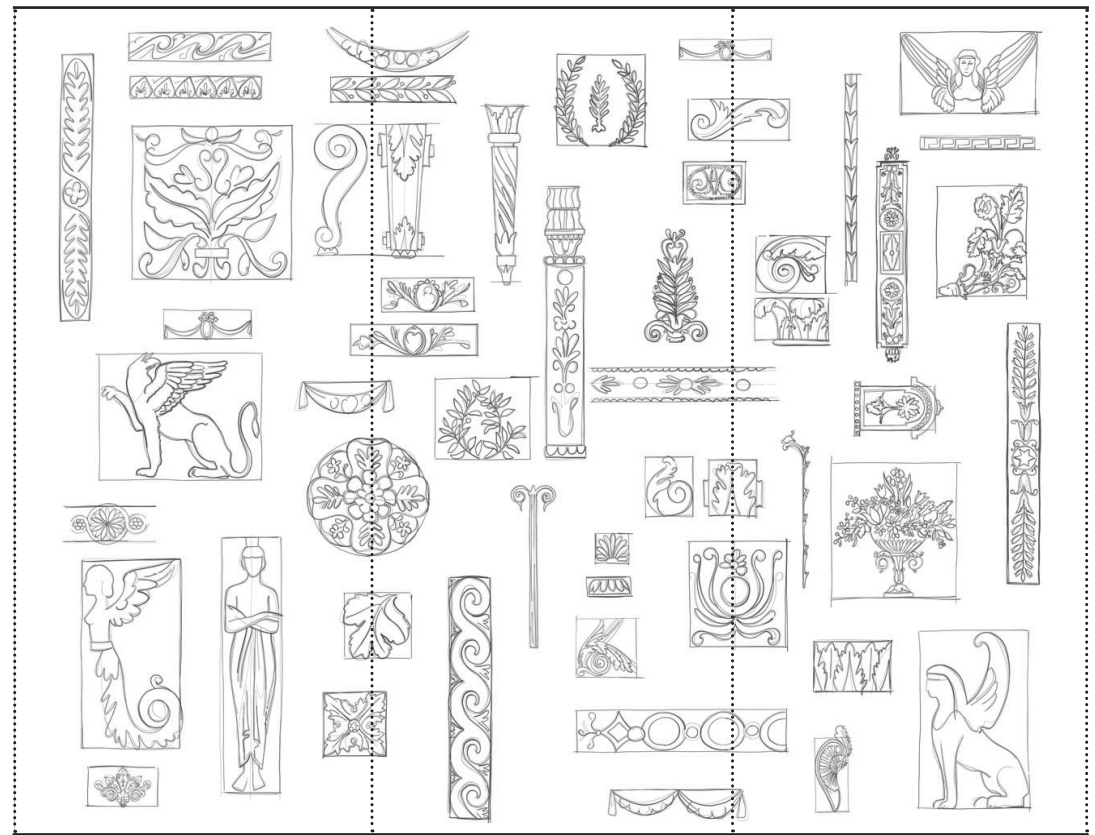

"The harmony of the placement of the ornamentation across the panels, the use of the two graphic lines on a coloured background and the dynamism of the drawings showcases Rinck as both classical and modern."

Technical Information

Material and Technique

Hand-painted onto paper-backed silk.

Dimensions

Height - Panels are supplied 300mm/12" higher than specified wall height. Standard panel height is up to 4300mm/14ft. Taller panels are available with a surcharge.

Width - Standard panel width 915mm/36" plus 15mm/ 1/2" trim.

2100mm/82"

915mm/36"

Colourways

01 **Cobalt** on Bayou Blue Silk

02 **Thyme** on Baize Green Silk

03 **Safran** on Caramel Silk

04 **Almond** on Pebble Silk