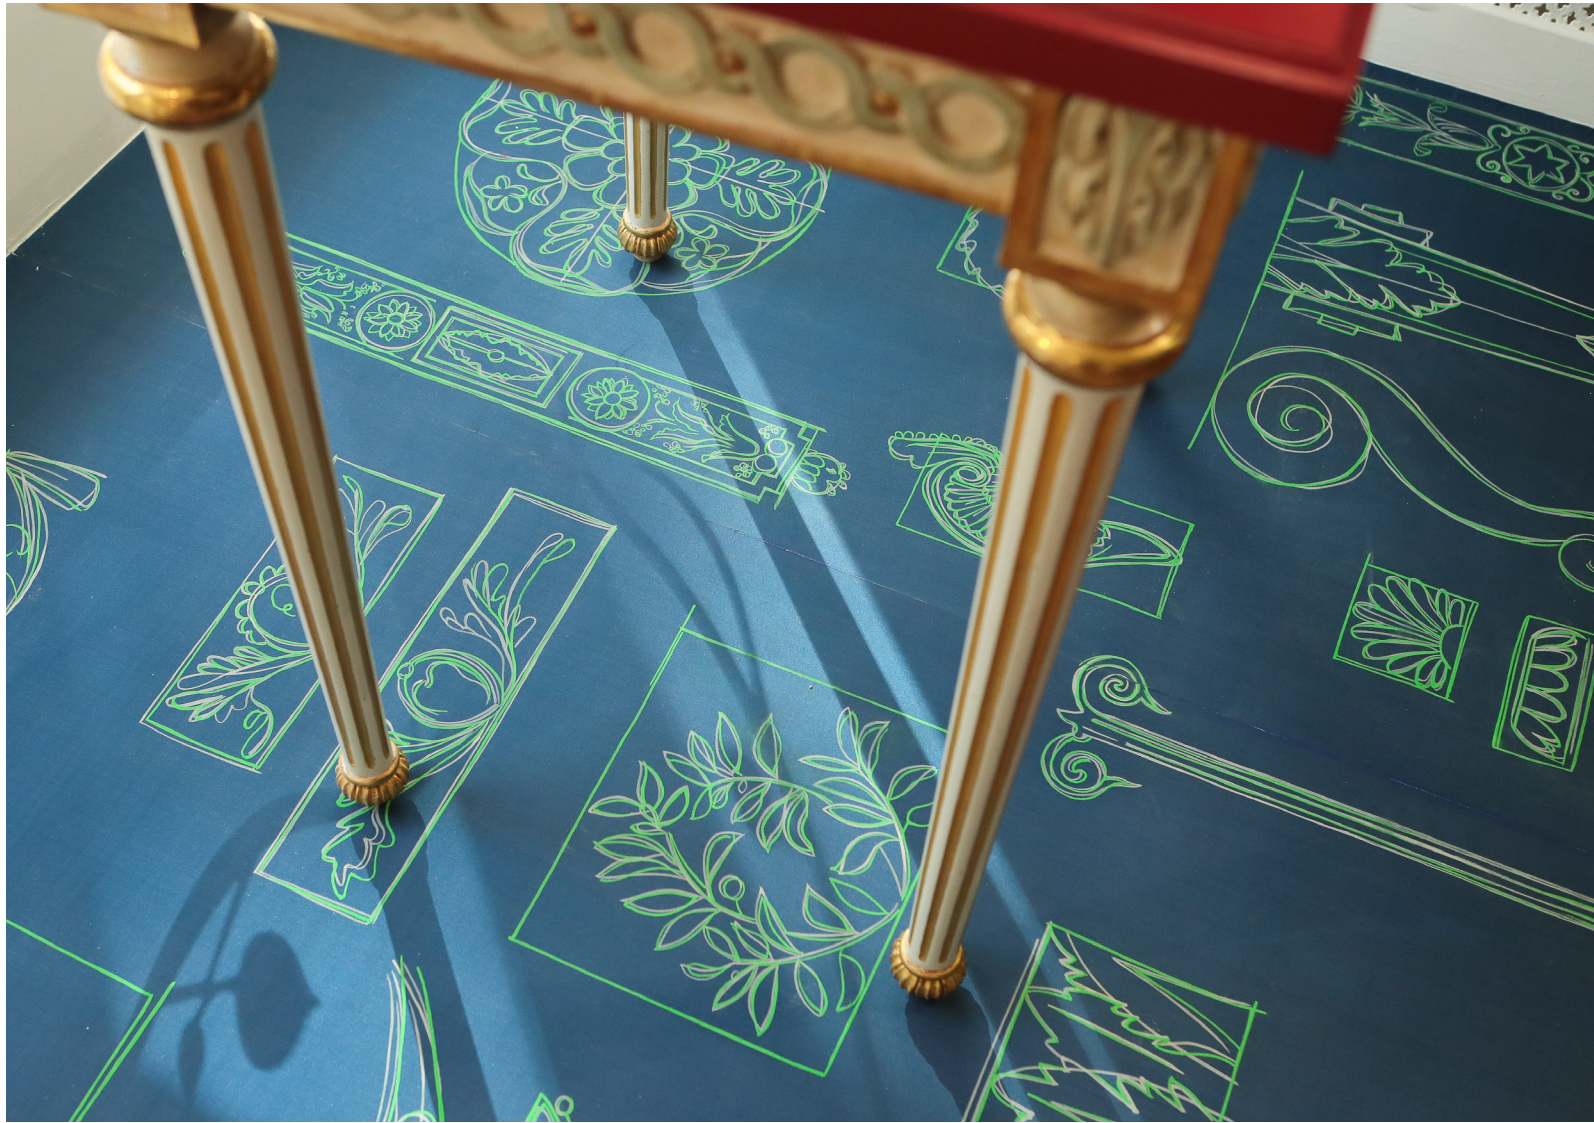

FROMENTAL

The Classicist Sketchbook