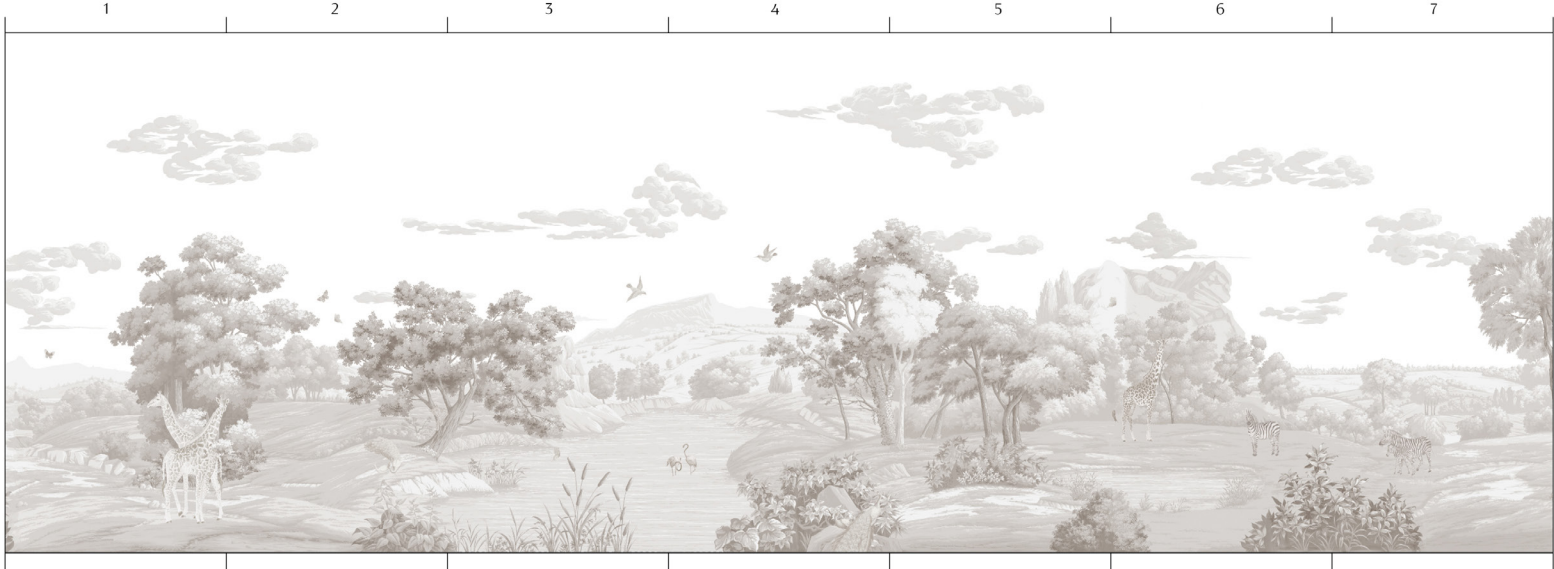

FRONT COVER IMAGE Safari in Fawn
RIGHT-HAND IMAGE Safari in Fawn
Credit: Ray Main Creative Ltd

“I wanted to create a wallpaper that was both whimsical and stimulating for a toddler and would also transition into childhood and beyond.

I'd happily have this wallpaper in my own room. At first glance it is very sophisticated and restful, the animals are fun, playful details.”

Sophie Paterson

Safari SP010

Safari Fawn
13 Panel Straight Run Layout

This service carries a tailoring fee between 10-30% depending on complexity.

Dimensions:

Width

Faux Silk - 1270mm/50"

Height

Standard panel height is 3m / 10ft. Design height is set based on your supplied wall height.

Taller panels are available when purchased with tailoring fee.

Extra plain background can be ordered to complete the space.

Standard delivery times vary from 4 to 12 weeks depending on the design.