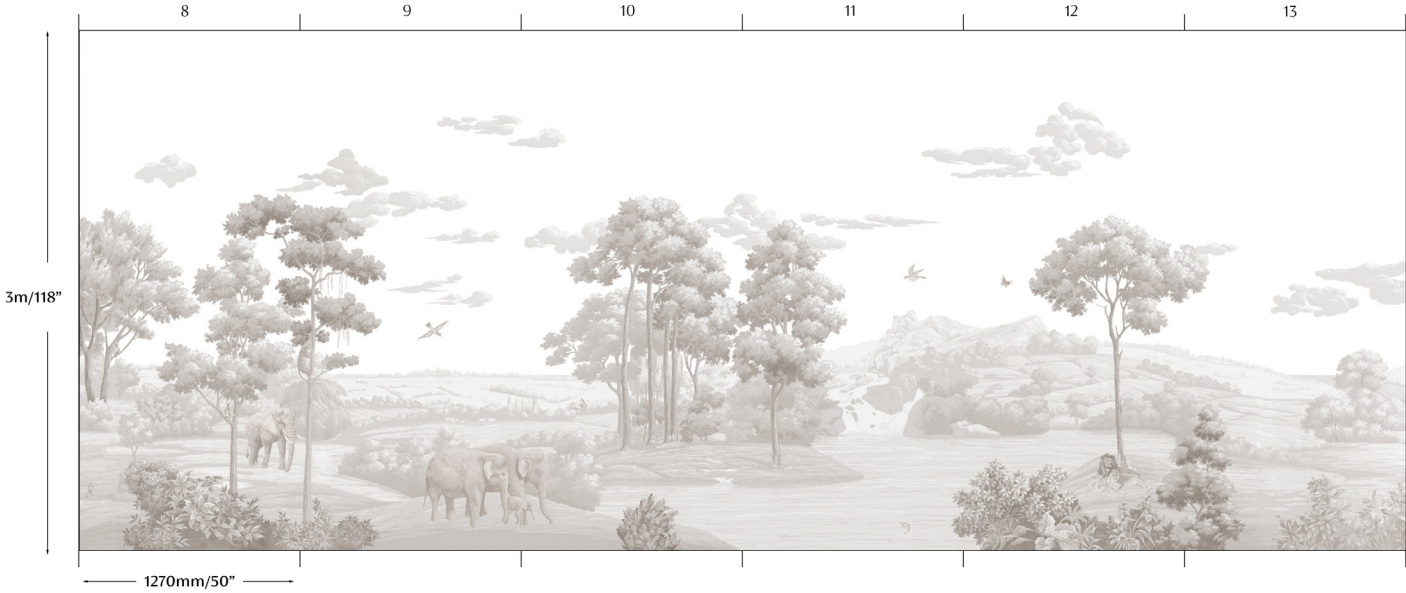

Safari SP010

Safari Fawn
13 Panel Straight Run Layout