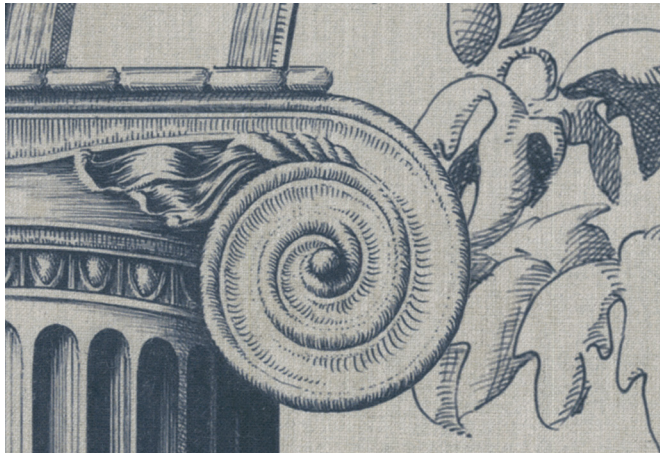

Width - Standard panel width 915mm/36" plus 25mm/1" trim

Colourways

01 Portofino in Nero on Cartridge Paper

02 Portofino in Umber on Hand-gilded Paper

03 Portofino in Argento on Hand-gilded Paper

04 Portofino in Primavera on Artist Linen