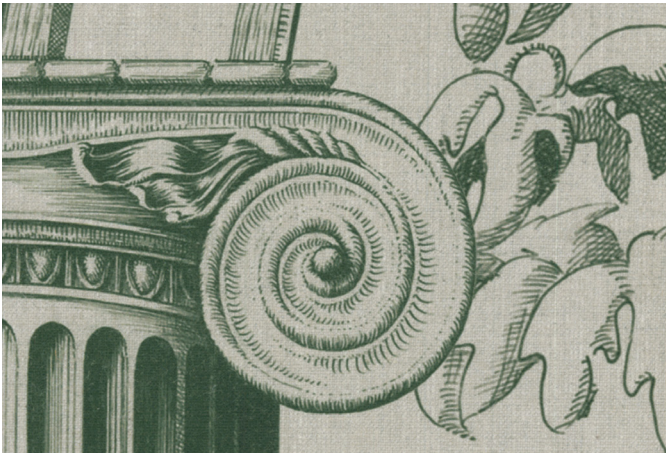

Width - Standard panel width 915mm/36" plus 25mm/1" trim

Colourways

01 Portofino in Nero on Cartridge Paper

02 Portofino in Umber on Hand-gilded Paper

03 Portofino in Argento on Hand-gilded Paper

04 Portofino in Primavera on Artist Linen