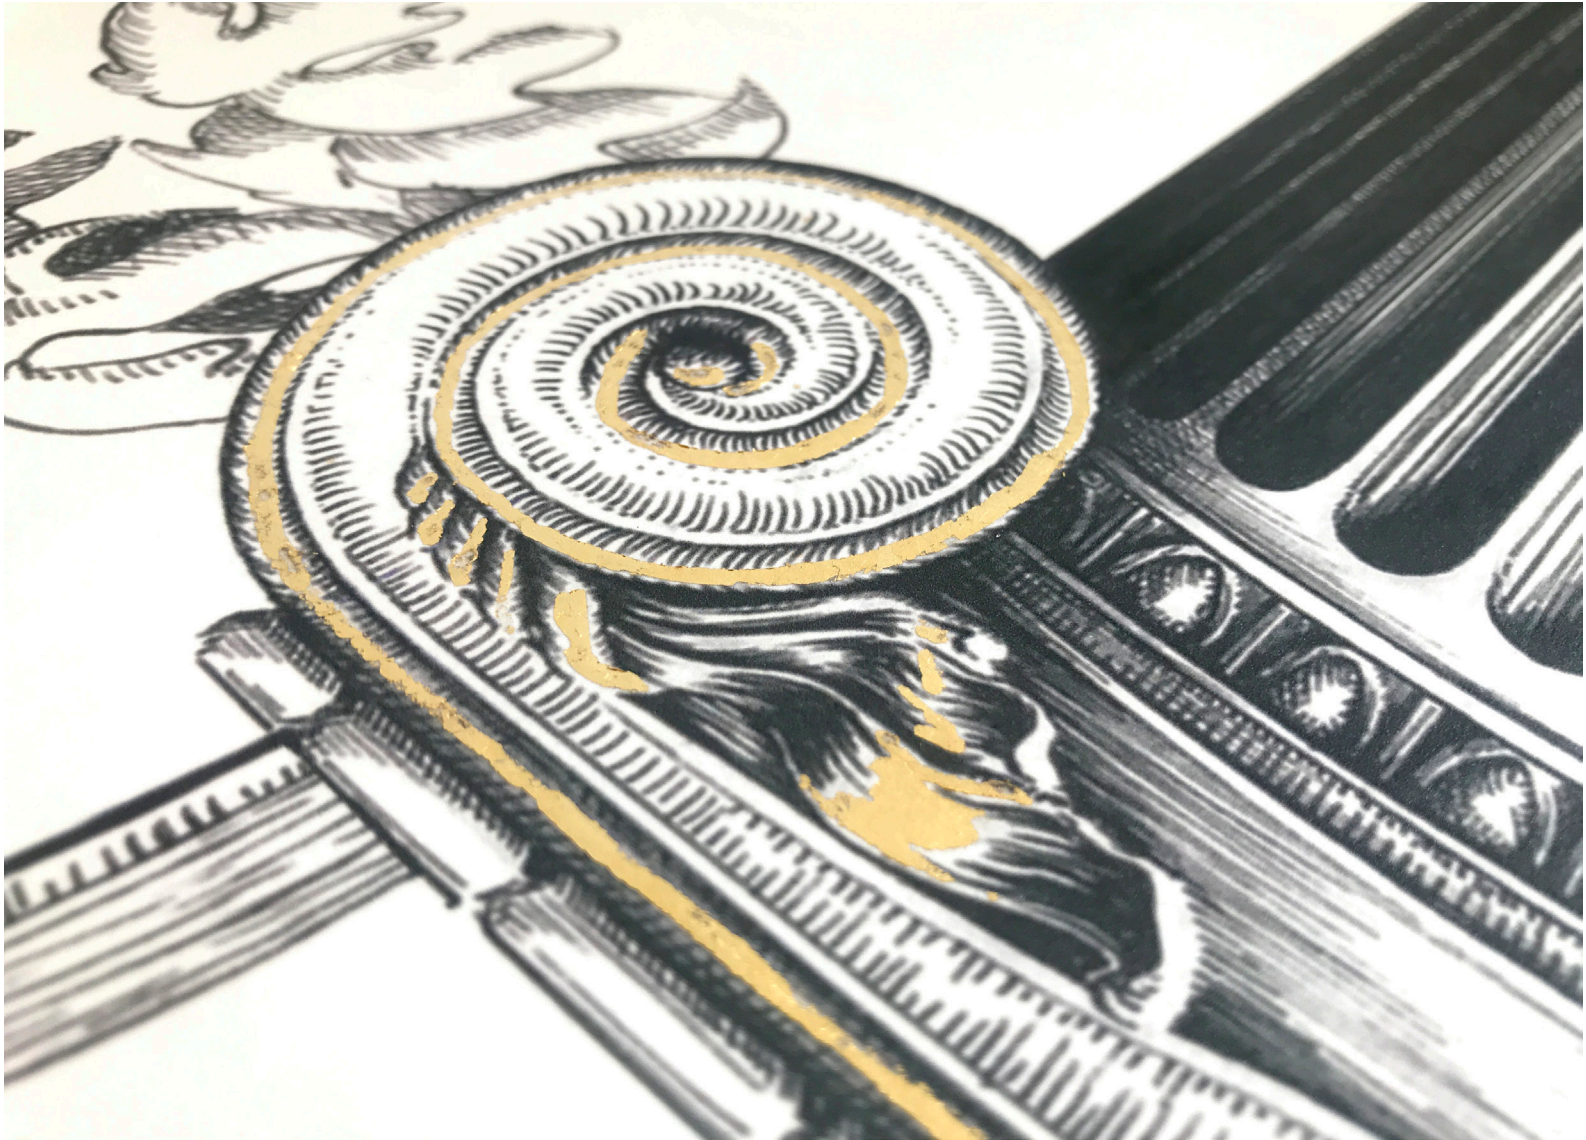

Les Folies'
The Timothy Corrigan Collection
for
FROMENTAL

Portofino

Portofino is a scenic mural rendered in graphic simplicity featuring a bucolic scene beyond the archways and columns of a traditional Italian loggia.

FRONT COVER IMAGE Portofino in Nero
RIGHT-HAND IMAGE Portofino in Azzura

IMAGE Close-up of Portofino in Nero

Portofino T006

Fromental wallcoverings are hand-made to order, tailored for each room. From supplied elevations and floor plan we will place the design and panel seaming to ensure optimal installation.

Technical information

Material and Technique

Printed on cartridge paper with hand-gilded elements, hand-brushed linen, and hand-gilded paper depending on colourway.

Dimensions

Height - Panels are supplied 150mm/6" higher than specified wall height. Standard panel height is up to 3000mm/10ft. Taller panels are available with a surcharge.