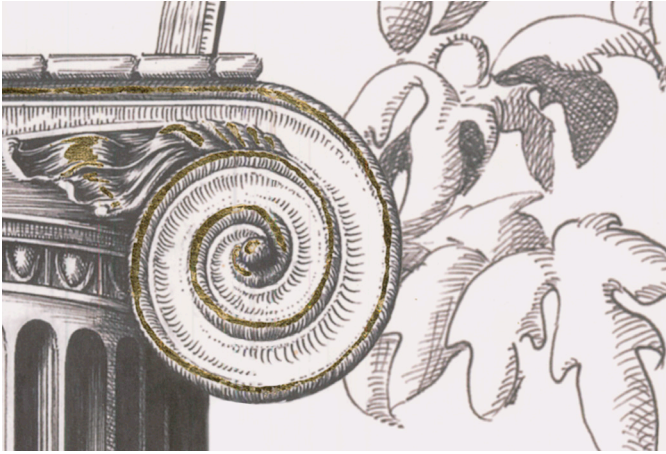

Colourways

01 Portofino in Nero on Cartridge Paper