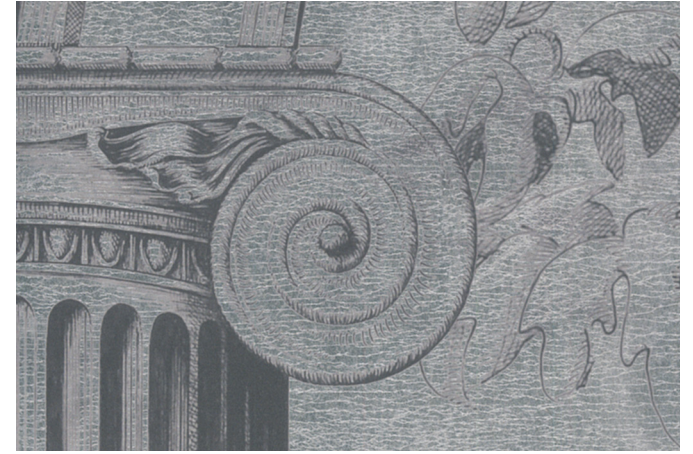

Width - Standard panel width 915mm/36" plus 25mm/1" trim

Colourways

01 Portofino in Nero on Cartridge Paper

02 Portofino in Umber on Hand-gilded Paper

03 Portofino in Argento on Hand-gilded Paper

04 Portofino in Primavera on Artist Linen