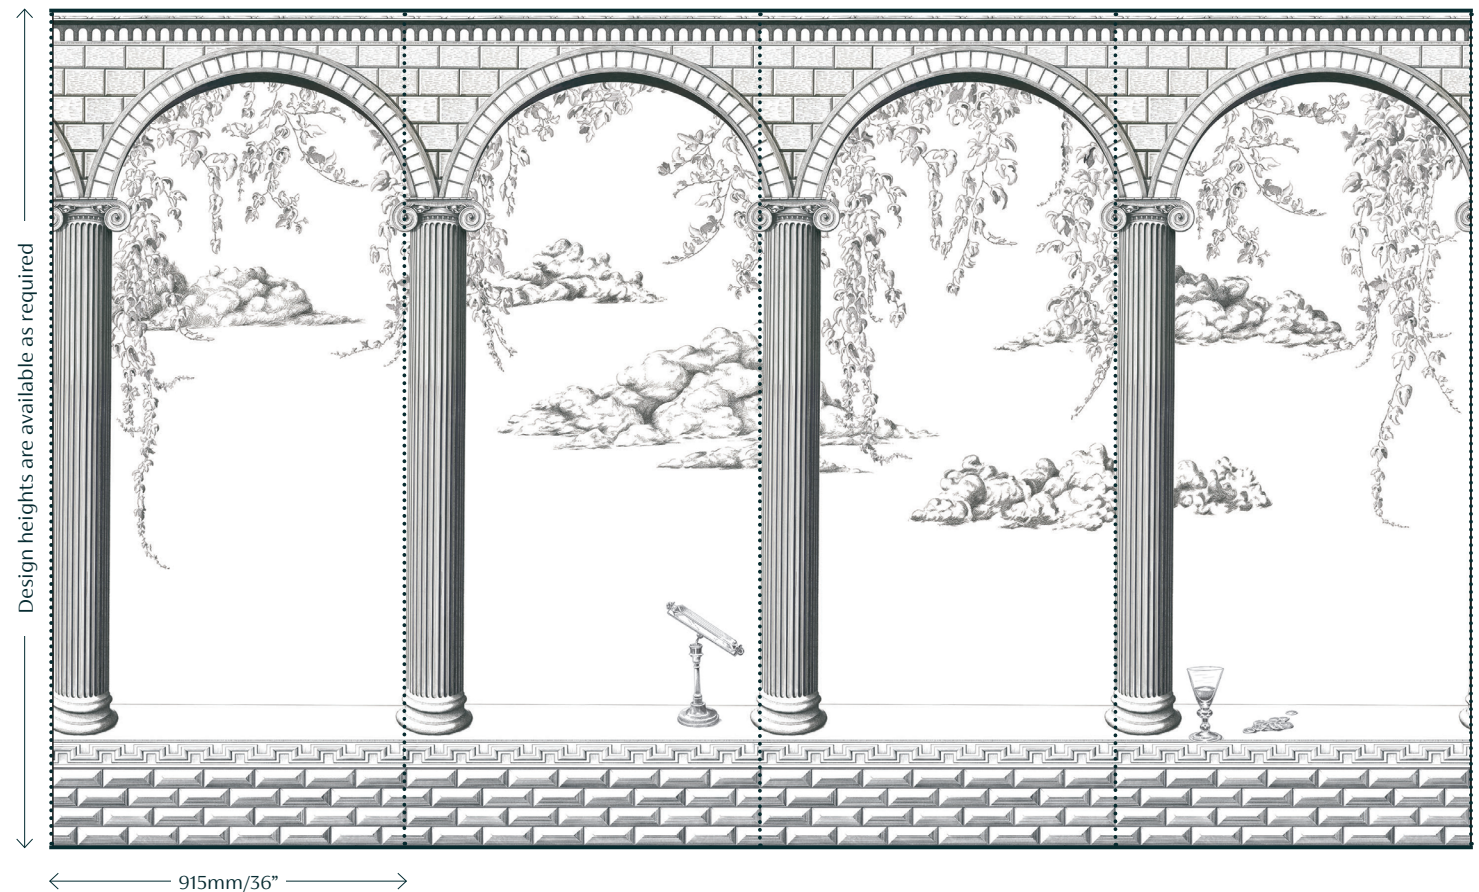

Technical information

Material and Technique

Printed on cartridge paper with hand-gilded elements, hand-brushed linen, and hand-gilded paper depending on colourway.

Dimensions

Height - Panels are supplied 150mm/6" higher than specified wall height. Standard panel height is up to 3000mm/10ft. Taller panels are available with a surcharge.

Width - Standard panel width 915mm/36" plus 25mm/1" trim

Colourways

01 Portofino in Nero on Cartridge Paper

02 Portofino in Umber on Hand-gilded Paper

03 Portofino in Argento on Hand-gilded Paper

04 Portofino in Primavera on Artist Linen